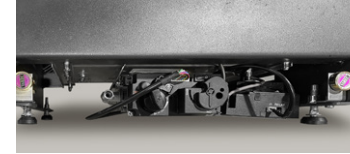

GASBOX PLUG & PLAY 180

GASBOX PLUG & PLAY 60

GASBOX PLUG & PLAY 130

GASBOX PLUG & PLAY 40 incl. control/valve block built in

DESCRIPTION	MODEL FLAME LENGTH	DIMENSIONS WEIGHT	NATURAL GAS/LPG OUTDOOR	POWER INPUT (CONSUMPTION)	PRODUCT- NUMBER	POSSIBLE ACCESSORIES	
<p>GASBOX PLUG & PLAY - Gas fireplace insert for built in or as a stand-alone version. Made of galvanized steel with adjustable feet. Including control and remote control.</p> <p>Including: Gas fireplace insert for natural gas or LPG, including control and remote control</p> <p>Optional: Outdoor version in stainless steel</p>	<p>GASBOX PLUG & PLAY 40 with flame approx. 30 cm</p>	<p>Dimensions: W 37,3 x H 14,0 x D 29,6 cm</p> <p>Weight: approx. 9,2 kg</p>	<p>Natural gas</p>	8,3 kW	GBPP40-EG	<p>decor stones lava broken (10 kg), decor stones Nero Marquina (10 kg), Superglow, power supply - control unit, smart relaisbox incl. interface, WIFI-control incl. modem and app, wall switch, emergency shutdown for gas applian- ces, control incl. receiver RW, gas socket (natural gas), small bottle regulator for gas bottle (LPG)</p>	
				LPG	8,3 kW		GBPP40-FG
				Surcharge Outdoor-stainless steel			GBPP40-AOE
	<p>GASBOX PLUG & PLAY 60 with flame approx.. 50 cm</p>	<p>Dimensions: W 50,6 x H 14,0 x D 29,6 cm</p> <p>Weight: approx. 11 kg</p>	<p>Natural gas</p>	10 kW	GBPP60-EG		
				LPG	10 kW		GBPP60-FG
				Surcharge Outdoor-stainless steel			GBPP60-AOE
	<p>GASBOX PLUG & PLAY 80 with flame approx. 70 cm</p>	<p>Dimensions: W 77,4 x H 14,0 x D 29,6 cm</p> <p>Weight: approx. 14,5 kg</p>	<p>Natural gas</p>	10 kW	GBPP80-EG		
				LPG	10 kW		GBPP80-FG
				Surcharge Outdoor-stainless steel			GBPP80-AOE
	<p>GASBOX PLUG & PLAY 130 with flame approx. 120 cm</p>	<p>Dimensions: W 130,7 x H 14,0 x D 29,6 cm</p> <p>Weight: approx. 21,5 kg</p>	<p>Natural gas</p>	12 kW	GBPP130-EG		
				LPG	15 kW		GBPP130-FG
				Surcharge Outdoor-stainless steel			GBPP130-AOE
	<p>GASBOX PLUG & PLAY 180 with flame approx. 170 cm</p>	<p>Dimensions: W 185,7 x H 14,0 x D 29,6 cm</p> <p>Weight: approx. 28,5 kg</p>	<p>Natural gas</p>	10 kW	GBPP180-EG		
				LPG	10 kW		GBPP180-FG
				Surcharge Outdoor-stainless steel			GBPP180-AOE