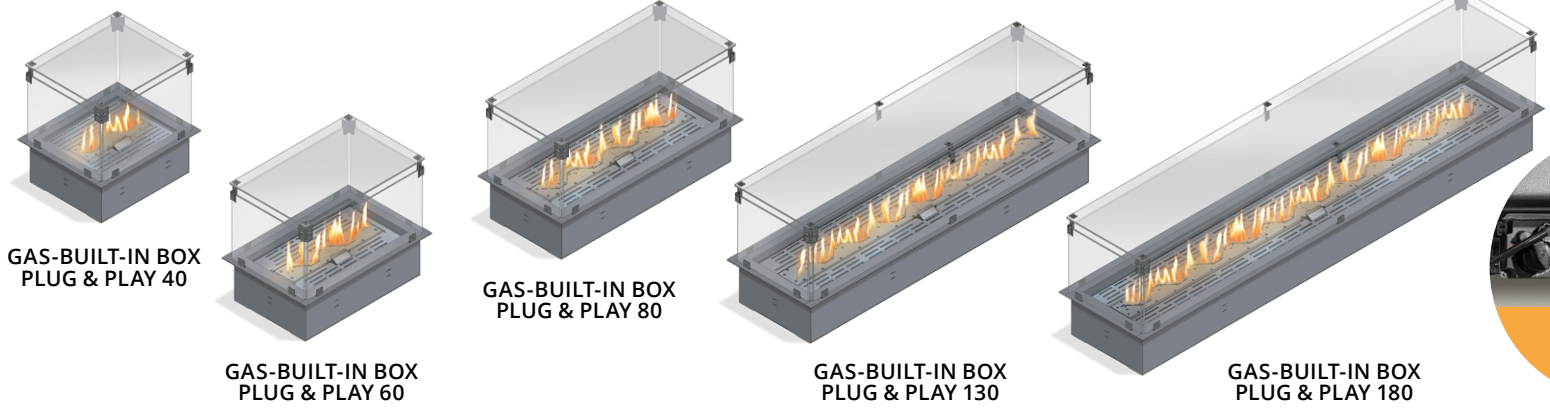

1. GASBOX PLUG & PLAY

GAS-BUILT-IN BOX PLUG & PLAY - Natural gas/LPG

GAS-BUILT-IN BOX PLUG & PLAY 40

GAS-BUILT-IN BOX PLUG & PLAY 60

GAS-BUILT-IN BOX PLUG & PLAY 80

GAS-BUILT-IN BOX PLUG & PLAY 130

GAS-BUILT-IN BOX PLUG & PLAY 180