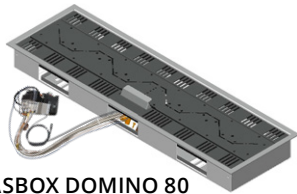

2. GASBOX

GASBOX DOMINO - Natural gas/LPG