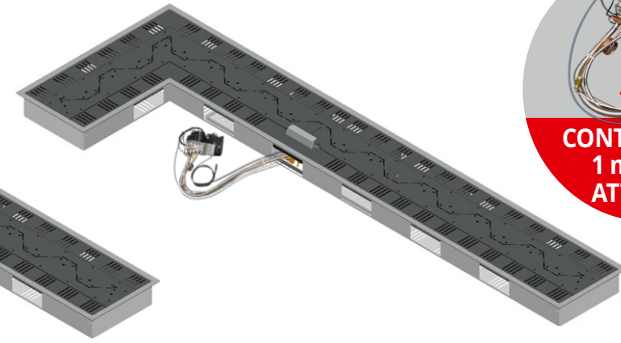

GASBOX DOMINO 130

GASBOX DOMINO 180

GASBOX DOMINO ECK

DESCRIPTION	MODEL FLAME LENGTH	DIMENSIONS WEIGHT	NATURAL GAS/LPG OUTDOOR	POWER INPUT (CONSUMPTION)	PRODUCT- NUMBER	POSSIBLE ACCESSORIES
<p>GASBOX DOMINO - Gas fireplace insert for built in or as a stand-alone version. Made of galvanized steel.</p> <p>Including: Gas fireplace insert for natural gas or LPG, including control with 1 m flexible cable and infrared remote control.</p> <p>Optional: Outdoor-version in stainless steel</p> <p>Control and valve block are connected with a flexible cable (approx. 1 m). The installation is free selectable.</p> <p>Domino: 33,8 47,1 74,3 127,6 182,6 6,8 1,35 31,1 44,4 71,6 124,9 179,9 1,35 22,6 19,9</p> <p>Domino corner: 153,4 6,8 1,35 22,6 150,7 1,35 51,7 22,6 49</p>	<p>GASBOX DOMINO 40 with flame approx. 30 cm</p>	<p>Dimensions: W 33,8 x H 6,8 x D 22,6 cm Weight: 6 kg</p>	<p>Natural gas</p>	8,3 kW	DO40-EG	<p>decor stones lava broken (10 kg), decor stones Nero Marquina (10 kg), Superglow, power supply - control unit, smart relaisbox incl. interface, WIFI-control incl. modem and app, wall switch, emergency shutdown for gas appliances, control incl. receiver RW, gas socket (natural gas), small bottle regulator for gas bottle (LPG)</p>
			LPG	8,3 kW	DO40-FG	
		Surcharge stainless steel		DO40-AOE		
	<p>GASBOX DOMINO 60 with flame approx. 50 cm</p>	<p>Dimensions: W 47,1 x H 6,8 x D 22,6 cm Weight: 7 kg</p>	Natural gas	10 kW	DO60-EG	
			LPG	10 kW	DO60-FG	
		Surcharge stainless steel		DO60-AOE		
	<p>GASBOX DOMINO 80 with flame approx. 70 cm</p>	<p>Dimensions: W 74,3 x H 6,8 x D 22,6 cm Weight: 10 kg</p>	Natural gas	10 kW	DO80-EG	
			LPG	10 kW	DO80-FG	
		Surcharge stainless steel		DO80-AOE		
	<p>GASBOX DOMINO 130 with flame approx. 120 cm</p>	<p>Dimensions: W 127,6 x H 6,8 x D 22,6 cm Weight: 15 kg</p>	Natural gas	12 kW	DO130-EG	
			LPG	12 kW	DO130-FG	
		Surcharge stainless steel		DO130-AOE		
<p>GASBOX DOMINO 180 with flame approx. 170 cm</p>	<p>Dimensions: 182,6 x H 6,8 x D 22,6 cm Weight: 19 kg</p>	Natural gas	15 kW	DO180-EG		
		LPG	15 kW	DO180-FG		
	Surcharge stainless steel		DO180-AOE			
<p>DOMINO ECK with flame approx. 160 cm</p>	<p>Dimensions: W 153,4 x H 6,8 x D 51,7 cm Weight: 21 kg</p>	Natural gas	15 kW	DOECK-EG		
		LPG	15 kW	DOECK-FG		
	Surcharge stainless steel		DOECK-AOE			
CONTROL INCL. RECEIVER RW					FFERW	