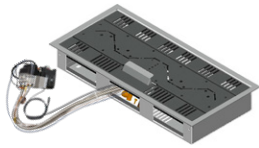

GASBOX DOMINO 40

GASBOX DOMINO 80

GASBOX DOMINO 60