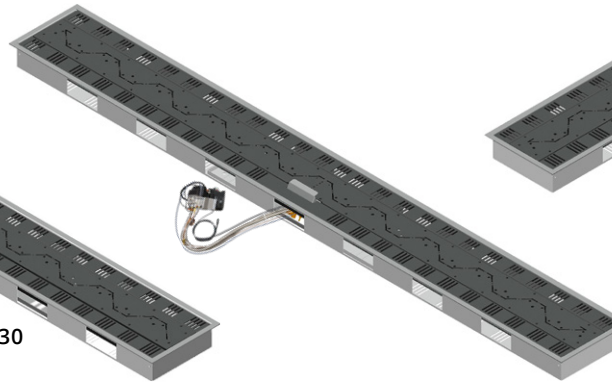

GASBOX DOMINO 130

GASBOX DOMINO 180

GASBOX DOMINO ECK

DESCRIPTION	MODEL FLAME LENGTH	DIMENSIONS WEIGHT	NATURAL GAS/LPG OUTDOOR	POWER INPUT (CONSUMPTION)	PRODUCT- NUMBER	POSSIBLE ACCESSORIES
<p>GASBOX DOMINO - Gas fireplace insert for built in or as a stand-alone version. Made of galvanized steel.</p> <p>Including: Gas fireplace insert for natural gas or LPG, including control with 1 m flexible cable and infrared remote control.</p> <p>Optional: Outdoor-version in stainless steel</p> <p>Control and valve block are connected with a flexible cable (approx. 1 m). The installation is free selectable.</p> <p>Domino: 33,8 47,1 74,3 127,6 182,6 6,8 1,35 31,1 44,4 71,6 124,9 179,9 1,35 22,6 19,9</p> <p>Domino corner: 153,4 6,8 1,35 22,6 150,7 1,35 51,7 22,6 49</p>	<p>GASBOX DOMINO 40 with flame approx. 30 cm</p>	<p>Dimensions: W 33,8 x H 6,8 x D 22,6 cm Weight: 6 kg</p>	<p>Natural gas</p>	8,3 kW	DO40-EG	<p>decor stones lava broken (10 kg), decor stones Nero Marquina (10 kg), Superglow, power supply - control unit, smart relaisbox incl. interface, WIFI-control incl. modem and app, wall switch, emergency shutdown for gas appliances, control incl. receiver RW, gas socket (natural gas), small bottle regulator for gas bottle (LPG)</p>
			LPG	8,3 kW	DO40-FG	
		Surcharge stainless steel		DO40-AOE		
	<p>GASBOX DOMINO 60 with flame approx. 50 cm</p>	<p>Dimensions: W 47,1 x H 6,8 x D 22,6 cm Weight: 7 kg</p>	Natural gas	10 kW	DO60-EG	
			LPG	10 kW	DO60-FG	
		Surcharge stainless steel		DO60-AOE		
	<p>GASBOX DOMINO 80 with flame approx. 70 cm</p>	<p>Dimensions: W 74,3 x H 6,8 x D 22,6 cm Weight: 10 kg</p>	Natural gas	10 kW	DO80-EG	
			LPG	10 kW	DO80-FG	
		Surcharge stainless steel		DO80-AOE		
	<p>GASBOX DOMINO 130 with flame approx. 120 cm</p>	<p>Dimensions: W 127,6 x H 6,8 x D 22,6 cm Weight: 15 kg</p>	Natural gas	12 kW	DO130-EG	
			LPG	12 kW	DO130-FG	
		Surcharge stainless steel		DO130-AOE		
<p>GASBOX DOMINO 180 with flame approx. 170 cm</p>	<p>Dimensions: 182,6 x H 6,8 x D 22,6 cm Weight: 19 kg</p>	Natural gas	15 kW	DO180-EG		
		LPG	15 kW	DO180-FG		
	Surcharge stainless steel		DO180-AOE			
<p>DOMINO ECK with flame approx. 160 cm</p>	<p>Dimensions: W 153,4 x H 6,8 x D 51,7 cm Weight: 21 kg</p>	Natural gas	15 kW	DOECK-EG		
		LPG	15 kW	DOECK-FG		
	Surcharge stainless steel		DOECK-AOE			
CONTROL INCL. RECEIVER RW					FFERW	