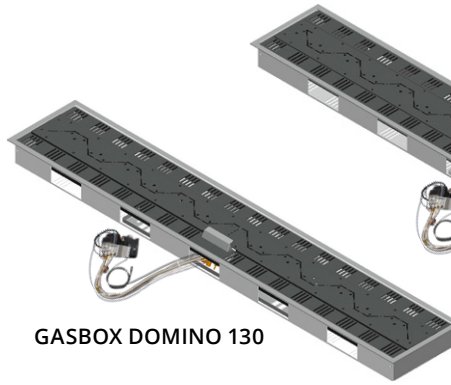

GASBOX DOMINO 130

GASBOX DOMINO 180

GASBOX DOMINO ECK

DESCRIPTION	MODEL FLAME LENGTH	DIMENSIONS WEIGHT	NATURAL GAS/LPG OUTDOOR	POWER INPUT (CONSUMPTION)	PRODUCT- NUMBER	POSSIBLE ACCESSORIES
<p>GASBOX DOMINO - Gas fireplace insert for built in or as a stand-alone version. Made of galvanized steel.</p> <p>Including: Gas fireplace insert for natural gas or LPG, including control with 1 m flexible cable and infrared remote control.</p> <p>Optional: Outdoor-version in stainless steel</p> <p>Control and valve block are connected with a flexible cable (approx. 1 m). The installation is free selectable.</p> <p>Domino: 33,8 47,1 74,3 127,6 182,6 6,8 1,35 31,1 44,4 71,6 124,9 179,9 1,35 22,6 19,9</p> <p>Domino corner: 153,4 6,8 1,35 22,6 150,7 1,35 51,7 22,6 49</p>	<p>GASBOX DOMINO 40 with flame approx. 30 cm</p>	<p>Dimensions: W 33,8 x H 6,8 x D 22,6 cm Weight: 6 kg</p>	<p>Natural gas</p>	8,3 kW	DO40-EG	<p>decor stones lava broken (10 kg), decor stones Nero Marquina (10 kg), Superglow, power supply - control unit, smart relaisbox incl. interface, WIFI-control incl. modem and app, wall switch, emergency shutdown for gas appliances, control incl. receiver RW, gas socket (natural gas), small bottle regulator for gas bottle (LPG)</p>
			LPG	8,3 kW	DO40-FG	
		Surcharge stainless steel		DO40-AOE		
	<p>GASBOX DOMINO 60 with flame approx. 50 cm</p>	<p>Dimensions: W 47,1 x H 6,8 x D 22,6 cm Weight: 7 kg</p>	Natural gas	10 kW	DO60-EG	
			LPG	10 kW	DO60-FG	
		Surcharge stainless steel		DO60-AOE		
	<p>GASBOX DOMINO 80 with flame approx. 70 cm</p>	<p>Dimensions: W 74,3 x H 6,8 x D 22,6 cm Weight: 10 kg</p>	Natural gas	10 kW	DO80-EG	
			LPG	10 kW	DO80-FG	
		Surcharge stainless steel		DO80-AOE		
	<p>GASBOX DOMINO 130 with flame approx. 120 cm</p>	<p>Dimensions: W 127,6 x H 6,8 x D 22,6 cm Weight: 15 kg</p>	Natural gas	12 kW	DO130-EG	
			LPG	12 kW	DO130-FG	
		Surcharge stainless steel		DO130-AOE		
<p>GASBOX DOMINO 180 with flame approx. 170 cm</p>	<p>Dimensions: 182,6 x H 6,8 x D 22,6 cm Weight: 19 kg</p>	Natural gas	15 kW	DO180-EG		
		LPG	15 kW	DO180-FG		
	Surcharge stainless steel		DO180-AOE			
<p>DOMINO ECK with flame approx. 160 cm</p>	<p>Dimensions: W 153,4 x H 6,8 x D 51,7 cm Weight: 21 kg</p>	Natural gas	15 kW	DOECK-EG		
		LPG	15 kW	DOECK-FG		
	Surcharge stainless steel		DOECK-AOE			
CONTROL INCL. RECEIVER RW					FFERW	