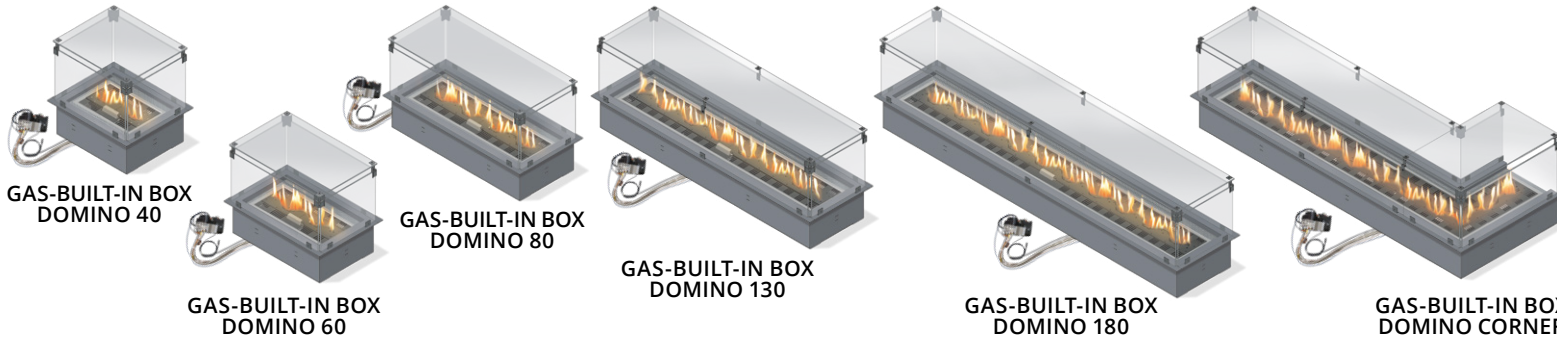

GAS-BUILT-IN BOX DOMINO

GAS-BUILT-IN BOX DOMINO 80

GAS-BUILT-IN BOX
DOMINO 130

2. GASBOX

GAS-BUILT-IN BOX DOMINO - Natural gas/LPG

Gas-built-in box Domino with double glazing and Mesh

DESCRIPTION	MODEL FLAME LENGTH	DIMENSIONS WEIGHT	NATURAL GAS/LPG OUTDOOR	POWER INPUT (CONSUMPTION)	PRODUCT- NUMBER	POSSIBLE ACCESSORIES
GAS-BUILT-IN BOX DOMINO - Gas fireplace insert for built in or as a stand-alone version. Made of galvanized steel. Including: Gas fireplace insert for natural gas or LPG, including control with 1 m flexible cable and infrared remote control, glass holder with 5 glasses as wind and weather protection, made of galvanized steel Optional: Outdoor-version in stainless steel, double glazing, Mesh (additional horizontal contact protection - fine-meshed steel mesh and holding frame - protection against burns if touched from above) Control and valve block are connected with a flexible cable (approx. 1 m). The installation is free selectable.	GAS-BUILT-IN BOX DOMINO 40 with flame approx. 30 cm	Dimensions: W 48,7 x H 49,8 x D 41 cm Weight: approx. 25,3 kg	Natural gas	8,3 kW	DO40-EGEB	decor stones lava broken (10 kg), decor stones Nero Marquina (10 kg), Superglow, power supply - control unit, smart relaisbox incl. interface, WIFI-control incl. modem and app, wall switch, emergency shutdown for gas appliances, control incl. receiver RW, gas socket (natural gas), small bottle regulator for gas bottle (LPG)
			LPG	8,3 kW	DO40-FGEB	
			Surcharge stainless steel		DO40-EBAOE	
			Surcharge double glazing		DO40-EBADV	
			Surcharge Mesh		DO40-EBAME	
GAS-BUILT-IN BOX DOMINO 60 with flame approx. 50 cm	Dimensions: W 62,0 x H 49,8 x D 41 cm Weight: approx. 29,9 kg	Natural gas	10 kW	DO60-EGEB		
		LPG	10 kW	DO60-FGEB		
		Surcharge stainless steel		DO60-EBAOE		
		Surcharge double glazing		DO60-EBADV		
		Surcharge Mesh		DO60-EBAME		
GAS-BUILT-IN BOX DOMINO 80 with flame approx. 70 cm	Dimensions: W 88,8 x H 49,8 x D 41 cm Weight: approx. 40,2 kg	Natural gas	10 kW	DO80-EGEB		
		LPG	10 kW	DO80-FGEB		
		Surcharge stainless steel		DO80-EBAOE		
		Surcharge double glazing		DO80-EBADV		
		Surcharge Mesh		DO80-EBAME		
GAS-BUILT-IN BOX DOMINO 130 with flame approx. 120 cm	Dimensions: W 142,1 x H 49,8 x D 41 cm Weight: approx. 59,7 kg	Natural gas	12 kW	DO130-EGEB		
		LPG	12 kW	DO130-FGEB		
		Surcharge stainless steel		DO130-EBAOE		
		Surcharge double glazing		DO130-EBADV		
		Surcharge Mesh		DO130-EBAME		
GAS-BUILT-IN BOX DOMINO 180 with flame approx. 170 cm	Dimensions: W 197,1 x H 49,8 x D 41 cm Weight: approx. 79 kg	Natural gas	15 kW	DO180-EGEB		
		LPG	15 kW	DO180-FGEB		
		Surcharge stainless steel		DO180-EBAOE		
		Surcharge double glazing		DO180-EBADV		
		Surcharge Mesh		DO180-EBAME		
GAS-BUILT-IN BOX DOMINO CORNER with flame approx. 160 cm	Dimensions: W 169,9 x H 49,8 x D 68,2 cm Weight: approx. 79 kg	Natural gas	15 kW	DOECK-EGEB		
		LPG	15 kW	DOECK-FGEB		
		Surcharge stainless steel		DOECK-EBAOE		
		Surcharge double glazing		DOECK-EBADV		
		Surcharge Mesh		DOECK-EBAME		
CONTROL INCL. RECEIVER RW					FFERW	