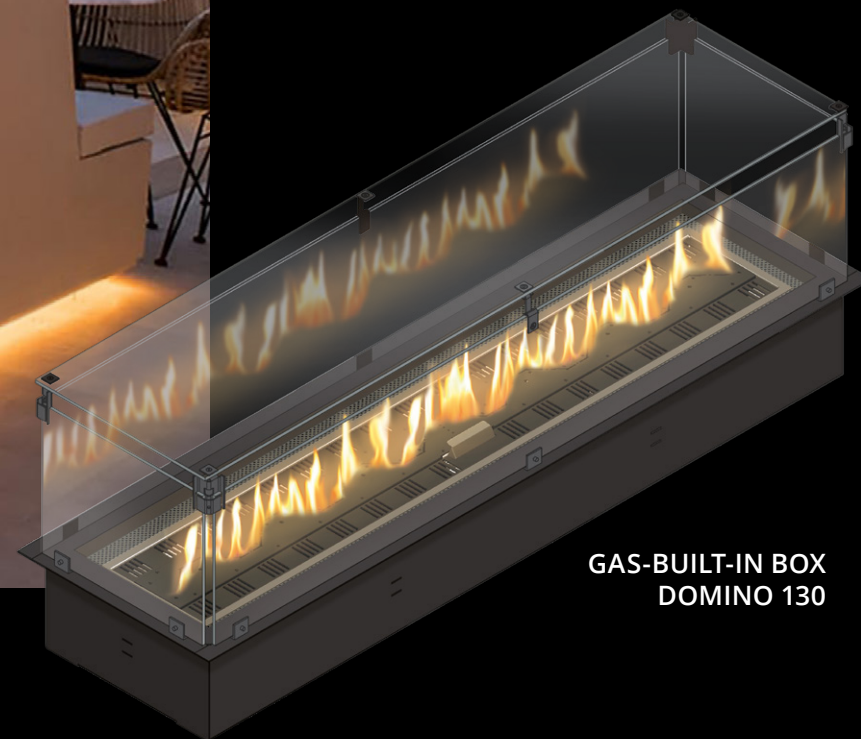

GAS-BUILT-IN BOX DOMINO

GAS-BUILT-IN BOX DOMINO 80

GAS-BUILT-IN BOX
DOMINO 130

2. GASBOX

GAS-BUILT-IN BOX DOMINO - Natural gas/LPG

Gas-built-in box Domino with double glazing and Mesh

DESCRIPTION	MODEL FLAME LENGTH	DIMENSIONS WEIGHT	NATURAL GAS/LPG OUTDOOR	POWER INPUT (CONSUMPTION)	PRODUCT- NUMBER	POSSIBLE ACCESSORIES
GAS-BUILT-IN BOX DOMINO - Gas fireplace insert for built in or as a stand-alone version. Made of galvanized steel. Including: Gas fireplace insert for natural gas or LPG, including control with 1 m flexible cable and infrared remote control, glass holder with 5 glasses as wind and weather protection, made of galvanized steel Optional: Outdoor-version in stainless steel, double glazing, Mesh (additional horizontal contact protection - fine-meshed steel mesh and holding frame - protection against burns if touched from above) Control and valve block are connected with a flexible cable (approx. 1 m). The installation is free selectable.	GAS-BUILT-IN BOX DOMINO 40 with flame approx. 30 cm	Dimensions: W 48,7 x H 49,8 x D 41 cm Weight: approx. 25,3 kg	Natural gas	8,3 kW	DO40-EGEB	decor stones lava broken (10 kg), decor stones Nero Marquina (10 kg), Superglow, power supply - control unit, smart relaisbox incl. interface, WIFI-control incl. modem and app, wall switch, emergency shutdown for gas appliances, control incl. receiver RW, gas socket (natural gas), small bottle regulator for gas bottle (LPG)
			LPG	8,3 kW	DO40-FGEB	
			Surcharge stainless steel		DO40-EBAOE	
			Surcharge double glazing		DO40-EBADV	
			Surcharge Mesh		DO40-EBAME	
GAS-BUILT-IN BOX DOMINO 60 with flame approx. 50 cm	Dimensions: W 62,0 x H 49,8 x D 41 cm Weight: approx. 29,9 kg	Natural gas	10 kW	DO60-EGEB		
		LPG	10 kW	DO60-FGEB		
		Surcharge stainless steel		DO60-EBAOE		
		Surcharge double glazing		DO60-EBADV		
		Surcharge Mesh		DO60-EBAME		
GAS-BUILT-IN BOX DOMINO 80 with flame approx. 70 cm	Dimensions: W 88,8 x H 49,8 x D 41 cm Weight: approx. 40,2 kg	Natural gas	10 kW	DO80-EGEB		
		LPG	10 kW	DO80-FGEB		
		Surcharge stainless steel		DO80-EBAOE		
		Surcharge double glazing		DO80-EBADV		
		Surcharge Mesh		DO80-EBAME		
GAS-BUILT-IN BOX DOMINO 130 with flame approx. 120 cm	Dimensions: W 142,1 x H 49,8 x D 41 cm Weight: approx. 59,7 kg	Natural gas	12 kW	DO130-EGEB		
		LPG	12 kW	DO130-FGEB		
		Surcharge stainless steel		DO130-EBAOE		
		Surcharge double glazing		DO130-EBADV		
		Surcharge Mesh		DO130-EBAME		
GAS-BUILT-IN BOX DOMINO 180 with flame approx. 170 cm	Dimensions: W 197,1 x H 49,8 x D 41 cm Weight: approx. 79 kg	Natural gas	15 kW	DO180-EGEB		
		LPG	15 kW	DO180-FGEB		
		Surcharge stainless steel		DO180-EBAOE		
		Surcharge double glazing		DO180-EBADV		
		Surcharge Mesh		DO180-EBAME		
GAS-BUILT-IN BOX DOMINO CORNER with flame approx. 160 cm	Dimensions: W 169,9 x H 49,8 x D 68,2 cm Weight: approx. 79 kg	Natural gas	15 kW	DOECK-EGEB		
		LPG	15 kW	DOECK-FGEB		
		Surcharge stainless steel		DOECK-EBAOE		
		Surcharge double glazing		DOECK-EBADV		
		Surcharge Mesh		DOECK-EBAME		
CONTROL INCL. RECEIVER RW					FFERW	