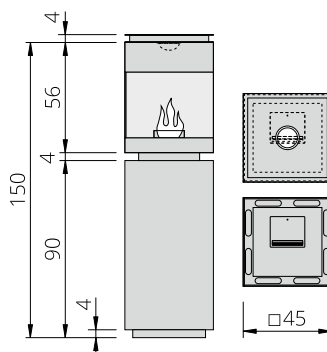

1. ETHANOL-FIRE - TERRACE FIREPLACES

TURN

Variations: Without pedestal, single-glazed, double-glazed, with pedestal in wood grain ceramic look, Stone beige - Cubic, Stone beige - Montana or glass

Description: The 360° rotating "All-rounder - Turn" can be styled according to individual taste and be used in all kinds of surroundings.

Including: Fire furniture, Evaporation burner, Ignition hook, 5 l Bio-Fuel, Filling container, Safety shaft, Aroma compartment, Aroma set (3 x 50 ml), Dékor stones anthracite approx. H 150 cm, W 45 cm, D 45 cm

Dimensions: approx. 110 kg

Accessories: Dékor wood (HSAB-09, ASTH-07), Superglow (SUPGL), Insect Bio-Stop Set (IBS-ST), Built-in element for Turn without pedestal (TURN-EE), Conversion kit for not covered outdoor area - stainless top with integrated exhaust airflow (mica) - (TURN-AU), Double glazing (TURN-AD), Don't forget fuel!

Product number

Designation

TURN-HK

TURN ROTATABLY WITH PEDESTAL-CERAMIC WOOD

TURN-AD

SURCHARGE DOUBLE GLAZING

TURN-AW

SURCHARGE PEDESTAL GLASS - WHITE

TURN-AR

SURCHARGE PEDESTAL GLASS - RED

TURN-AS

SURCHARGE PEDESTAL GLASS - BLACK

TURN-AC

SURCHARGE PEDESTAL STONE BEIGE - CUBIC

TURN-AM

SURCHARGE PEDESTAL STONE BEIGE - MONTANA

TURN-OS

TURN WITHOUT PEDESTAL

TURN-AU

ADDITIONAL FRAME FOR CLOSED COVER (MICA)

TURN-EE

BUILT-IN ELEMENT FOR TURN WITHOUT PEDESTAL

SUPGL

SUPERGLOW (1 gram GLOW-WOOL)