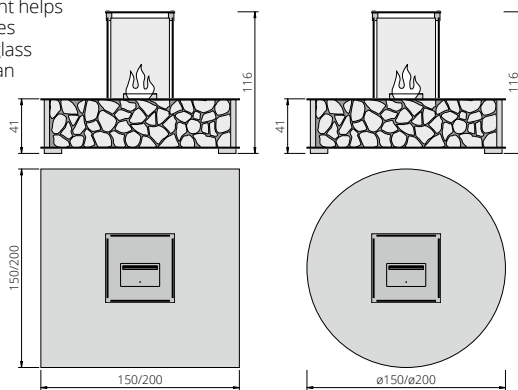

Product number	BENCH - ETHANOL	
BSW100-ET	BENCH STEEL & WOOD 150 x 100 cm - ET	
BSW150-ET	BENCH STEEL & WOOD 150 x 150 cm - ET	
BSW200-ET	BENCH STEEL & WOOD 200 x 200 cm - ET	
BRSW150-ET	BENCH ROUND STEEL & WOOD ø 150 cm - ET	
BRSW200-ET	BENCH ROUND STEEL & WOOD ø 200 cm - ET	
BER100-ET	BENCH PATINA 150 x 100 cm - ET	
BER150-ET	BENCH PATINA 150 x 150 cm - ET	
BER200-ET	BENCH PATINA 200 x 200 cm - ET	
BRER150-ET	BENCH ROUND PATINA ø 150 cm - ET	
BRER200-ET	BENCH ROUND PATINA ø 200 cm - ET	
BSC100-ET	BENCH STEEL & CUBIC 150 x 100 cm - ET	
BSC150-ET	BENCH STEEL & CUBIC 150 x 150 cm - ET	
BSC200-ET	BENCH STEEL & CUBIC 200 x 200 cm - ET	
BRSC150-ET	BENCH ROUND STEEL & CUBIC ø 150 cm - ET	
BRSC200-ET	BENCH ROUND STEEL & CUBIC ø 200 cm - ET	
BERC100-ET	BENCH PATINA & CUBIC 150 x 100 cm - ET	
BERC150-ET	BENCH PATINA & CUBIC 150 x 150 cm - ET	
BERC200-ET	BENCH PATINA & CUBIC 200 x 200 cm - ET	
BRERC150-ET	BENCH ROUND PATINA & CUBIC ø 150 cm - ET	
BRERC200-ET	BENCH ROUND PATINA & CUBIC ø 200 cm - ET	
ALED150	SURCHARGE INDIRECT LED LIGHTING FOR 150 MODELS	
ALED200	SURCHARGE INDIRECT LED LIGHTING FOR 200 MODELS	
ALEDR150	SURCHARGE INDIRECT LED LIGHTING FOR ø150 MODELS	
ALEDR200	SURCHARGE INDIRECT LED LIGHTING FOR ø200 MODELS	
BENC-AM	SURCHARGE MESH	
Produktnummer	Zubehör BENCH ET	Preis excl. USt.
BENC-D	DOUBLE GLAZING FOR BENCH	
BENC-L	BENCH - RAILING TO LEAN ON FOR BENCH	
BENC-SK	BENCH - SEAT CUSHION (FABRIC OR ARTIFICIAL LEATHER)	
HSAB-09	DECOR WOOD SET-ABSOLUTELY (9 PIECES)	
ASTH-07	DECOR WOOD SET "KNOTTY WOOD" (7 PIECES)	
SUPGL	SUPERGLOW (1 gram GLOW-WOOL)	
IBS-ST	INSECT BIO-STOP - SET