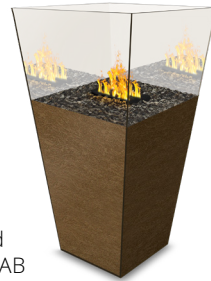

VASE MEDIUM

VMXXS und
VMXXS-FMAB

VASE LARGE

VLXXS und
VLXXS-FMAB

VASE EXTRA LARGE

VXLXXS-FMAB

VASE MEDIUM BLACK with glass cover

DESCRIPTION	MODEL FLAME LENGTH	DIMENSIONS	FIRE SPACE	COLOR	PRODUCT-NUMBER	POSSIBLE ACCESSORIES
<p>VASE - This effect fire from THE FLAME is eye-catching and object-fire in lobby, bar or spa! Enjoy this incredibly realistic fire. Vase with 2 flames 20 cm.</p> <p>Electricity (230 V), Bio-Fluid (distilled water), special lamps and an ultrasonic vaporizer create this magic play of flames.</p> <p>Safety glass 10 mm - bronzed, Polished edges, Side glass panes (multiple parts) - partially coloured in gold. Fire space bottom: Lava stones. The intensity of the flames is adjustable.</p> <p>Including: Effect fire furniture incl. remote control, Lava stones anthracite, without heating performance.</p> <p>Optional: Decor wood set, Individual special color, Glass cover (Bronze glass with spacer to protect against airflow and unauthorized access), Automatic recharging system - Fluidmatic with O-Box</p>	<p>VASE SMALL with 2 flames 20 cm</p>	<p>Dimensions: approx. W 58,0 H 84,0 D 58,0 cm</p>	Stone	<p>Gold optic without Fluidmatic</p> <p>Surcharge for individual special color</p> <p>Glass cover</p>	<p>VSXXS</p> <p>VIS</p> <p>VSGA</p>	<p>Bio-Fluid (25 litres tank), Tap (25 litres tank), Decor stones lava broken, Decor wood set, Front drawer black, Set Clear & Clean, Individual special color, Glass cover, Automatic recharging system - Fluidmatic with O-Box</p>
	<p>VASE MEDIUM with 2 flames 20 cm</p>	<p>Dimensions: approx. W 65,0 H 125,0 D 65,0 cm</p>	Stone	<p>Gold optic without Fluidmatic</p> <p>Gold optic with Fluidmatic</p> <p>Surcharge for individual special color</p> <p>Glass cover</p>	<p>VMXXS</p> <p>VMXXS-FMAB</p> <p>VIS</p> <p>VMGA</p>	
	<p>VASE LARGE with 2 flames 20 cm</p>	<p>Dimensions: approx. W 80,0 H 160,0 D 80,0 cm</p>	Stone	<p>Gold optic with Fluidmatic</p> <p>Surcharge for individual special color</p> <p>Glass cover</p>	<p>VLXXS-FMAB</p> <p>VIS</p> <p>VLGA</p>	
	<p>VASE EXTRA LARGE with 2 flames 20 cm</p>	<p>Dimensions: approx. W 105,0 H 200,0 D 105,0 cm</p>	Stone	<p>Gold optic with Fluidmatic</p> <p>Surcharge for individual special color</p> <p>Glass cover</p>	<p>VELXXS-FMAB</p> <p>VIS</p> <p>VELGA</p>	