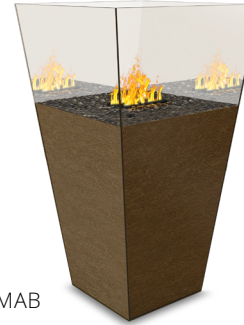

VASE MEDIUM

VMXXS und
VMXXS-FMAB

VASE LARGE

VLXXS und
VLXXS-FMAB

VASE EXTRA LARGE

VXLXXS-FMAB

VASE MEDIUM BLACK with glass cover

DESCRIPTION	MODEL FLAME LENGTH	DIMENSIONS	FIRE SPACE	COLOR	PRODUCT-NUMBER	POSSIBLE ACCESSORIES
<p>VASE - This effect fire from THE FLAME is eye-catching and object-fire in lobby, bar or spa! Enjoy this incredibly realistic fire. Vase with 2 flames 20 cm.</p> <p>Electricity (230 V), Bio-Fluid (distilled water), special lamps and an ultrasonic vaporizer create this magic play of flames.</p> <p>Safety glass 10 mm - bronzed, Polished edges, Side glass panes (multiple parts) - partially coloured in gold. Fire space bottom: Lava stones. The intensity of the flames is adjustable.</p> <p>Including: Effect fire furniture incl. remote control, Lava stones anthracite, without heating performance.</p> <p>Optional: Decor wood set, Individual special color, Glass cover (Bronze glass with spacer to protect against airflow and unauthorized access), Automatic recharging system - Fluidmatic with O-Box</p>	<p>VASE SMALL with 2 flames 20 cm</p>	<p>Dimensions: approx. W 58,0 H 84,0 D 58,0 cm</p>	Stone	<p>Gold optic without Fluidmatic</p> <p>Surcharge for individual special color</p> <p>Glass cover</p>	<p>VSXXS</p> <p>VIS</p> <p>VSGA</p>	<p>Bio-Fluid (25 litres tank), Tap (25 litres tank), Decor stones lava broken, Decor wood set, Front drawer black, Set Clear & Clean, Individual special color, Glass cover, Automatic recharging system - Fluidmatic with O-Box</p>
	<p>VASE MEDIUM with 2 flames 20 cm</p>	<p>Dimensions: approx. W 65,0 H 125,0 D 65,0 cm</p>	Stone	<p>Gold optic without Fluidmatic</p> <p>Gold optic with Fluidmatic</p> <p>Surcharge for individual special color</p> <p>Glass cover</p>	<p>VMXXS</p> <p>VMXXS-FMAB</p> <p>VIS</p> <p>VMGA</p>	
	<p>VASE LARGE with 2 flames 20 cm</p>	<p>Dimensions: approx. W 80,0 H 160,0 D 80,0 cm</p>	Stone	<p>Gold optic with Fluidmatic</p> <p>Surcharge for individual special color</p> <p>Glass cover</p>	<p>VLXXS-FMAB</p> <p>VIS</p> <p>VLGA</p>	
	<p>VASE EXTRA LARGE with 2 flames 20 cm</p>	<p>Dimensions: approx. W 105,0 H 200,0 D 105,0 cm</p>	Stone	<p>Gold optic with Fluidmatic</p> <p>Surcharge for individual special color</p> <p>Glass cover</p>	<p>VELXXS-FMAB</p> <p>VIS</p> <p>VELGA</p>	