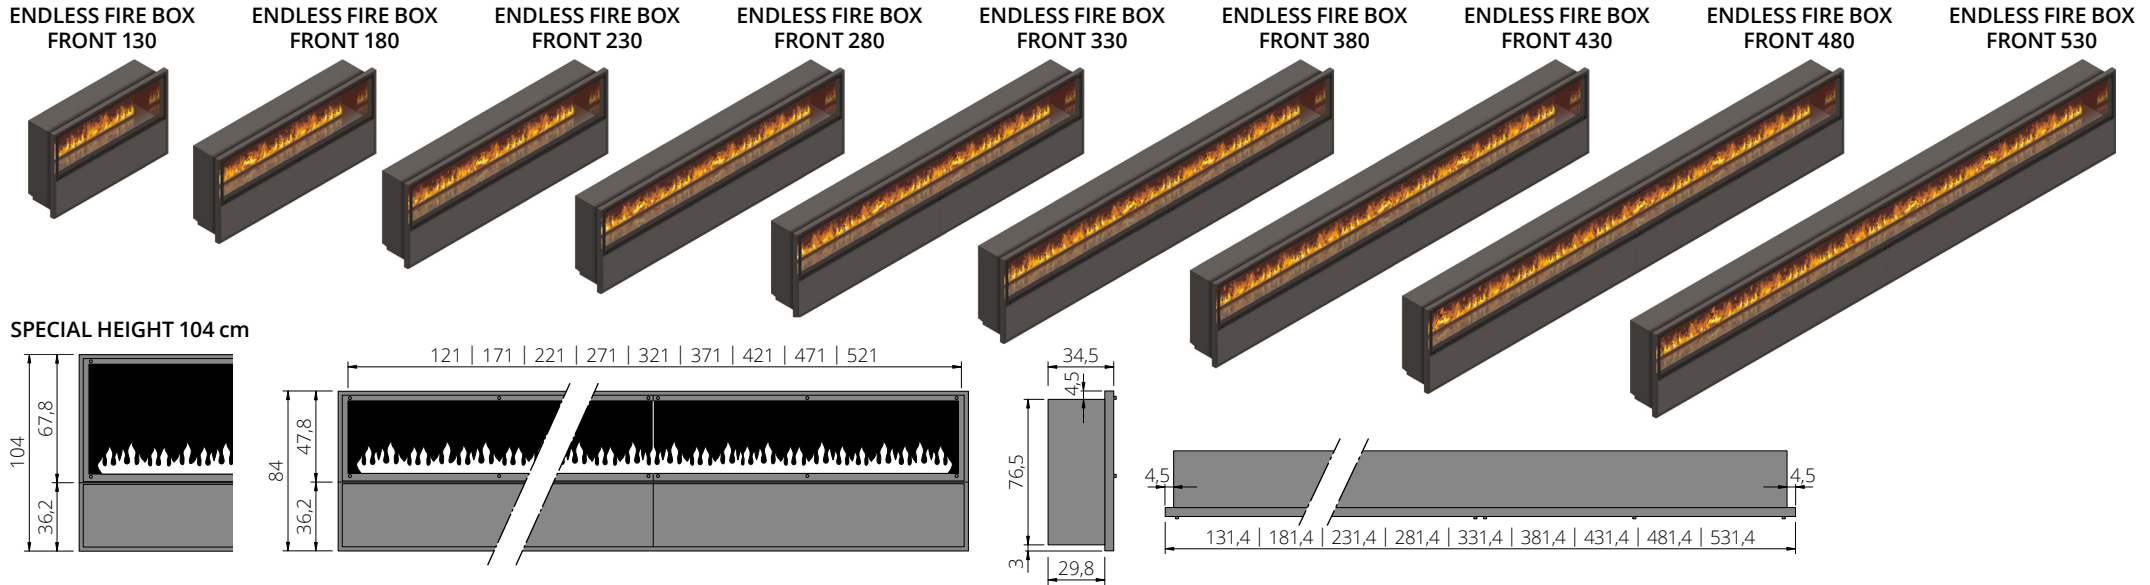

ENDLESS FIRE BOX FRONT - built-in modules

DESCRIPTION	MODEL FLAME LENGTH	DIMENSIONS	PRODUCT- NUMBER	POSSIBLE ACCESSORIES
<p>ENDLESS FIRE BOX FRONT offers the absolutely most beautiful, realistic and noble flame pattern from our program. A continuous, moving, voluminous flame band with a beautiful color play.</p> <p>Electricity (230 V), Bio-Fluid (distilled water), special lamps and an ultrasonic vaporizer create this magic play of flames. The intensity of the flames is adjustable and a comfort remote control ensures easy handling, without heating performance.</p> <p>Glazing inside: side mirror, rear glass black, 1 removable ESG front glazing - made of bronze glass - partly black coated. Fire space bottom: steel black or stone tray, operation drawer as a cup to hold the optional, individual decoration.</p> <p>Including: Effect fire insert with effect glazing, Endless effekt burner, 1-part control panel, from ENDLESS FIRE BOX FRONT 330 multi-part control panel and 2-part effect glazing, without heating performance.</p> <p>Optional: Decor wood set, Decor stones, Special height of 104 cm, frame available in RAL color, Automatic recharging system - Fluidmatic with O-Box</p> <p>From ENDLESS FIRE BOX FRONT 230 a glass pane heating is necessary.</p>	ENDLESS FIRE BOX FRONT 130 with flame approx. 100 cm	Dimensions: approx. W 131,4 x H 84,0 x D 34,5 cm Dimensions: approx. W 131,4 x H 104,0 x D 34,5 cm	ENDLESS130 ENDLESS130H	Bio-Fluid (25 litres tank), Tap (25 litres tank), Decor stones, Decor stones lava broken, Decor wood set, Set Clear & Clean, Automatic recharging system - Fluidmatic with O-Box
	ENDLESS FIRE BOX FRONT 180 with flame approx. 150 cm	Dimensions: approx. W 181,4 x H 84,0 x D 34,5 cm Dimensions: approx. W 181,4 x H 104,0 x D 34,5 cm	ENDLESS180 ENDLESS180H	
	ENDLESS FIRE BOX FRONT 230 with flame approx. 200 cm	Dimensions: approx. W 231,4 x H 84,0 x D 34,5 cm Dimensions: approx. W 231,4 x H 104,0 x D 34,5 cm	ENDLESS230 ENDLESS230H	
	ENDLESS FIRE BOX FRONT 280 with flame approx. 250 cm	Dimensions: approx. W 281,4 x H 84,0 x D 34,5 cm Dimensions: approx. W 281,4 x H 104,0 x D 34,5 cm	ENDLESS280 ENDLESS280H	
	ENDLESS FIRE BOX FRONT 330 with flame approx. 300 cm	Dimensions: approx. W 331,4 x H 84,0 x D 34,5 cm Dimensions: approx. W 331,4 x H 104,0 x D 34,5 cm	ENDLESS330 ENDLESS330H	
	ENDLESS FIRE BOX FRONT 380 with flame approx. 350 cm	Dimensions: approx. W 381,4 x H 84,0 x D 34,5 cm Dimensions: approx. W 381,4 x H 104,0 x D 34,5 cm	ENDLESS380 ENDLESS380H	
	ENDLESS FIRE BOX FRONT 430 with flame approx. 400 cm	Dimensions: approx. W 431,4 x H 84,0 x D 34,5 cm Dimensions: approx. W 431,4 x H 104,0 x D 34,5 cm	ENDLESS430 ENDLESS430H	
	ENDLESS FIRE BOX FRONT 480 with flame approx. 450 cm	Dimensions: approx. W 481,4 x H 84,0 x D 34,5 cm Dimensions: approx. W 481,4 x H 104,0 x D 34,5 cm	ENDLESS480 ENDLESS480H	
	ENDLESS FIRE BOX FRONT 530 with flame approx. 500 cm	Dimensions: approx. W 531,4 x H 84,0 x D 34,5 cm Dimensions: approx. W 531,4 x H 104,0 x D 34,5 cm	ENDLESS530 ENDLESS530H	
	SURCHARGE VERSION 90° ENDLESS CORNER VERSION			
GLASS PANE HEATING (from ENDLESS 230 necessary) per meter			ENDLESS-SH	