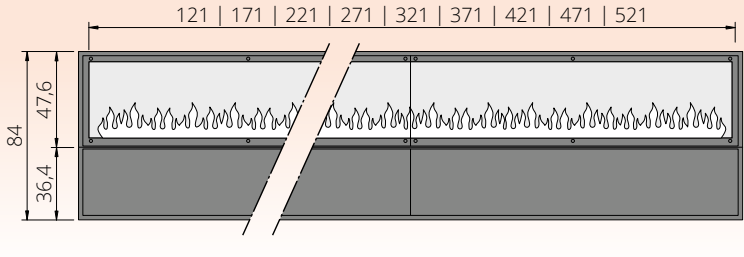

ENDLESS FIRE BOX TUNNEL