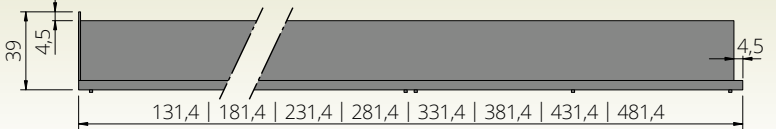

ENDLESS FIRE BOX 2 SIDES VISIBLE LEFT OR RIGHT