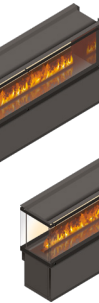

ENDLESS FIRE BOX
3 SIDES U SHAPE 380