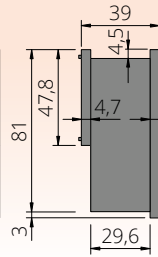

ENDLESS FIRE BOX TUNNEL