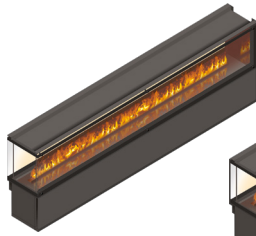

ENDLESS FIRE BOX
3 SIDES U SHAPE 230

ENDLESS FIRE BOX
3 SIDES U SHAPE 280