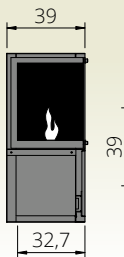

ENDLESS FIRE BOX 2 SIDES VISIBLE LEFT OR RIGHT