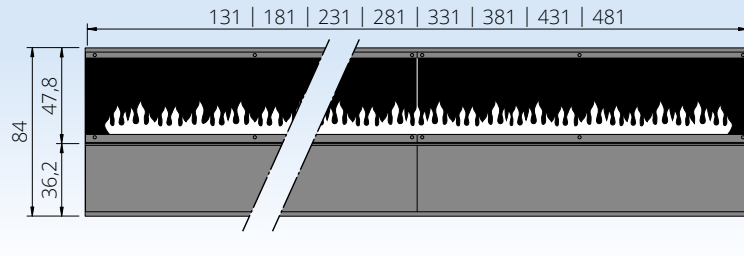

ENDLESS FIRE BOX 3 SIDES VISIBLE C SHAPE