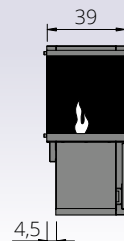

ENDLESS FIRE BOX 3 SIDES VISIBLE U SHAPE