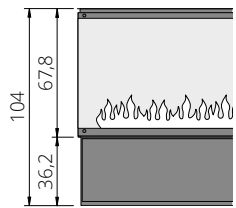

ENDLESS FIRE BOX
3 SIDES U SHAPE 280

ENDLESS FIRE BOX
3 SIDES U SHAPE 330

ENDLESS FIRE BOX
3 SIDES U SHAPE 380

ENDLESS FIRE BOX
3 SIDES U SHAPE 430

ENDLESS FIRE BOX
3 SIDES U SHAPE 480

SPECIAL HEIGHT 104 cm