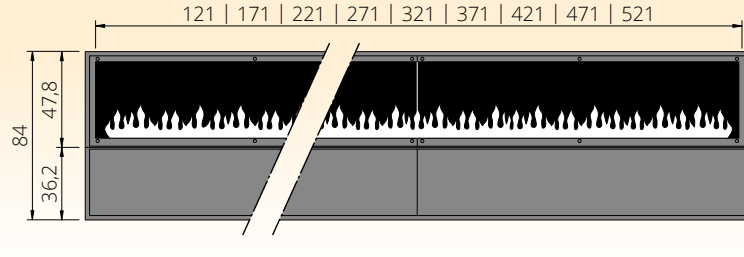

1. EFFECT FIRE - BUILT-IN MODULES ENDLESS FIRE BOX

ENDLESS FIRE BOX FRONT