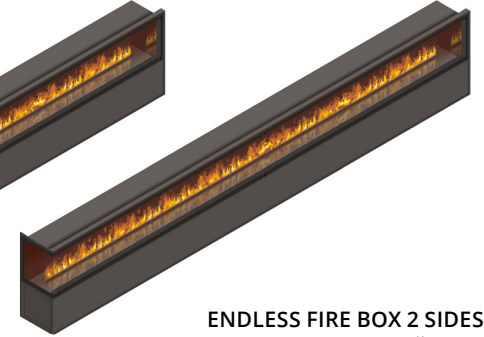

ENDLESS FIRE BOX
2 SIDES VISIBLE
FRONT & LEFT 480

SPECIAL HEIGHT 104 cm

ENDLESS FIRE BOX 2 SIDES FRONT & LEFT as well
ENDLESS FIRE BOX 2 SIDES FRONT & RIGHT
is possible! Pay attention to the order on "L" or "R" at the product number!