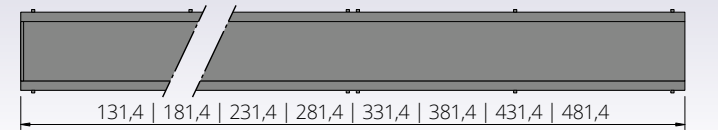

ENDLESS FIRE BOX 3 SIDES VISIBLE U SHAPE