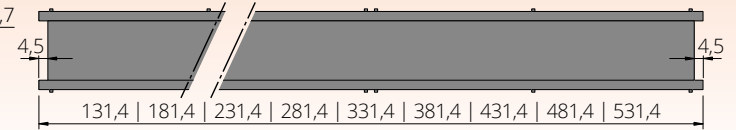

ENDLESS FIRE BOX TUNNEL