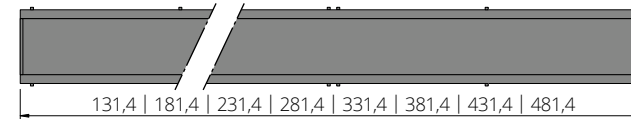

ENDLESS FIRE BOX
3 SIDES U SHAPE 280

ENDLESS FIRE BOX
3 SIDES U SHAPE 330

ENDLESS FIRE BOX
3 SIDES U SHAPE 380

ENDLESS FIRE BOX
3 SIDES U SHAPE 430

ENDLESS FIRE BOX
3 SIDES U SHAPE 480

SPECIAL HEIGHT 104 cm