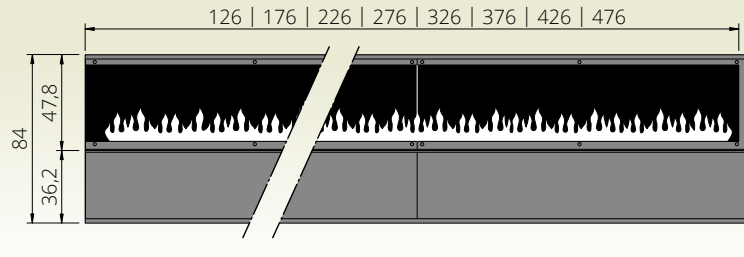

ENDLESS FIRE BOX 2 SIDES VISIBLE LEFT OR RIGHT