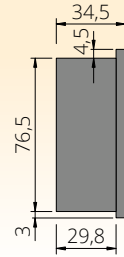

1. EFFECT FIRE - BUILT-IN MODULES ENDLESS FIRE BOX

ENDLESS FIRE BOX FRONT