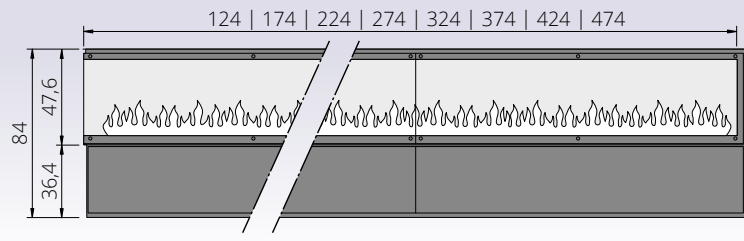

ENDLESS FIRE BOX 3 SIDES VISIBLE U SHAPE