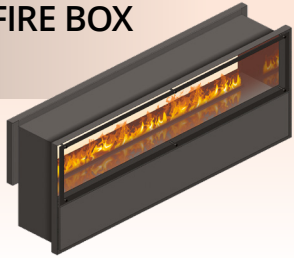

ENDLESS FIRE BOX TUNNEL