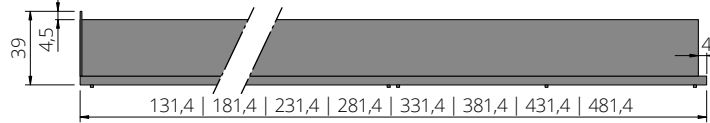

ENDLESS FIRE BOX
2 SIDES VISIBLE
FRONT & LEFT 230

ENDLESS FIRE BOX
2 SIDES VISIBLE
FRONT & LEFT 280

ENDLESS FIRE BOX
2 SIDES VISIBLE
FRONT & LEFT 330

ENDLESS FIRE BOX
2 SIDES VISIBLE
FRONT & LEFT 380

ENDLESS FIRE BOX
2 SIDES VISIBLE
FRONT & LEFT 430

ENDLESS FIRE BOX
2 SIDES VISIBLE
FRONT & LEFT 480

SPECIAL HEIGHT 104 cm

ENDLESS FIRE BOX 2 SIDES FRONT & LEFT as well
ENDLESS FIRE BOX 2 SIDES FRONT & RIGHT
is possible! Pay attention to the order on "L" or "R" at the product number!