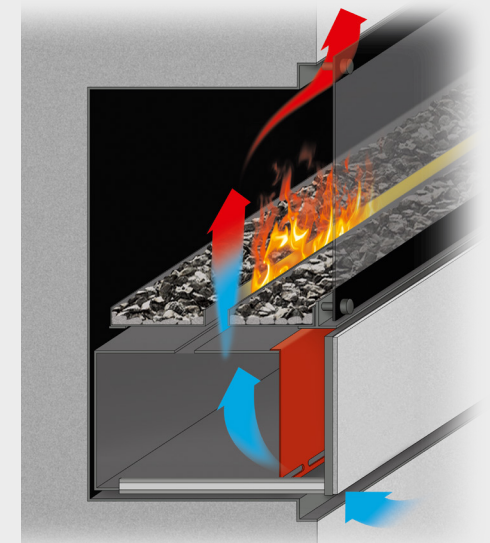

The automatic filter and filling system "Fluidmatic" for effect burners is providing comfort and safety. The filter and reverse osmosis system O-Box is the optional "fuel sources" for electric effect fire appliances,

Preparation (on site):

- supply fresh water
- waste water
- power connection 230 V

The power control cable and the osmosis line (Bio-Fluid line) of the Endless Fire Box are connected to the O-Box.

The **O-BOX-READY** pictogram identifies all built-in modules that are prepared for fully automatic filling!

TECHNOLOGY - AIR FLOW

The sophisticated technology and the unique air flow are creating this indescribably authentic play of flames by THE FLAME.

Perfect access for filling, cleaning and maintenance.

1. EFFECT FIRE - BUILT-IN MODULES ENDLESS FIRE BOX