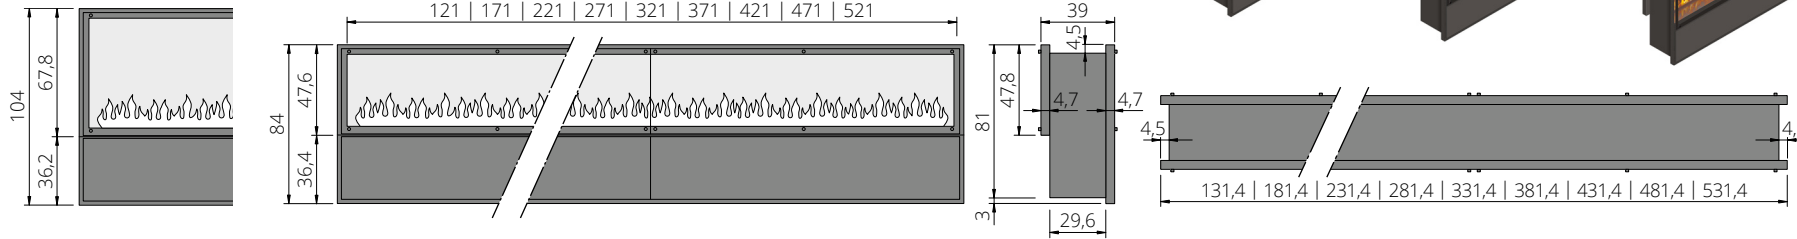

DESCRIPTION	MODEL FLAME LENGTH	DIMENSIONS	PRODUCT- NUMBER	POSSIBLE ACCESSORIES	
ENDLESS FIRE BOX TUNNEL offers the absolutely most beautiful, realistic and noble flame pattern from our program. A continuous, moving, voluminous flame band with a beautiful color play. Electricity (230 V), Bio-Fluid (distilled water), special lamps and an ultrasonic vaporizer create this magic play of flames. The intensity of the flames is adjustable and a comfort remote control ensures easy handling, without heating performance. Glazing inside: side mirror, rear glass, 1 removable ESG front glazing - made of bronze glass - partly black coated. Fire space bottom: steel black or stone tray, operation drawer as a cup to hold the optional, individual decoration. Including: Effect fire insert with effect glazing, Endless effect burner, 1-part control panel, from ENDLESS FIRE BOX TUNNEL 330 multi-part control panel and 2-part effect glazing, without heating performance. Optional: Decor wood set, Decor stones, Special height of 104 cm, frame available in RAL color, Automatic recharging system - Fluidmatic with O-Box From ENDLESS FIRE BOX TUNNEL 230 a glass pane heating is necessary.	ENDLESS FIRE BOX TUNNEL 130 with flame approx. 100 cm	Dimensions: approx. W 131,4 x H 84,0 x D 39,0 cm Dimensions: approx. W 31,4 x H 104,0 x D 39,0 cm	ENDLESST130 ENDLESST130H	Bio-Fluid (25 litres tank), Tap (25 litres tank), Decor stones, Decor stones lava broken, Decor wood set, Set Clear & Clean, Automatic recharging system - Fluidmatic with O-Box	
	ENDLESS FIRE BOX TUNNEL 180 with flame approx. 150 cm	Dimensions: approx. W 181,4 x H 84,0 x D 39,0 cm Dimensions: approx. W 181,4 x H 104,0 x D 39,0 cm	ENDLESST180 ENDLESST180H		
	ENDLESS FIRE BOX TUNNEL 230 with flame approx. 200 cm	Dimensions: approx. W 231,4 x H 84,0 x D 39,0 cm Dimensions: approx. W 231,4 x H 104,0 x D 39,0 cm	ENDLESST230 ENDLESST230H		
	ENDLESS FIRE BOX TUNNEL 280 with flame approx. 250 cm	Dimensions: approx. W 281,4 x H 84,0 x D 39,0 cm Dimensions: approx. W 281,4 x H 104,0 x D 39,0 cm	ENDLESST280 ENDLESST280H		
	ENDLESS FIRE BOX TUNNEL 330 with flame approx. 300 cm	Dimensions: approx. W 331,4 x H 84,0 x D 39,0 cm Dimensions: approx. W 331,4 x H 104,0 x D 39,0 cm	ENDLESST330 ENDLESST330H		
	ENDLESS FIRE BOX TUNNEL 380 with flame approx. 350 cm	Dimensions: approx. W 381,4 x H 84,0 x D 39,0 cm Dimensions: approx. W 381,4 x H 104,0 x D 39,0 cm	ENDLESST380 ENDLESST380H		
	ENDLESS FIRE BOX TUNNEL 430 with flame approx. 400 cm	Dimensions: approx. W 431,4 x H 84,0 x D 39,0 cm Dimensions: approx. W 431,4 x H 104,0 x D 39,0 cm	ENDLESST430 ENDLESST430H		
	ENDLESS FIRE BOX TUNNEL 480 with flame approx. 450 cm	Dimensions: approx. W 481,4 x H 84,0 x D 39,0 cm Dimensions: approx. W 481,4 x H 104,0 x D 39,0 cm	ENDLESST480 ENDLESST480H		
	ENDLESS FIRE BOX TUNNEL 530 with flame approx. 500 cm	Dimensions: approx. W 531,4 x H 84,0 x D 39,0 cm Dimensions: approx. W 531,4 x H 104,0 x D 39,0 cm	ENDLESST530 ENDLESST530H		
	GLASS PANE HEATING (from ENDLESS 230 necessary) per meter |				ENDLESS-SH