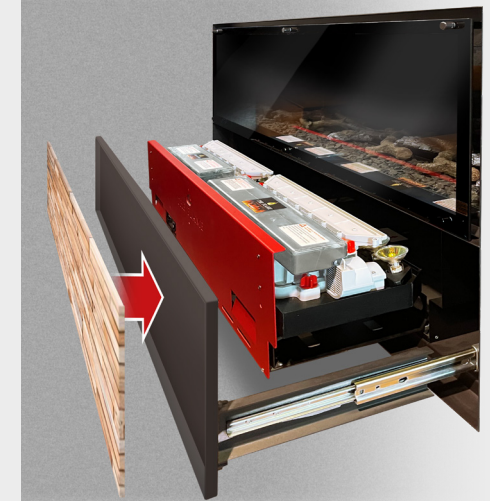

Perfect access for filling, cleaning and maintenance.