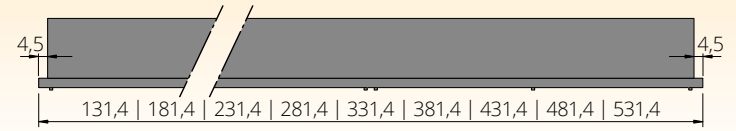

1. EFFECT FIRE - BUILT-IN MODULES ENDLESS FIRE BOX

ENDLESS FIRE BOX FRONT