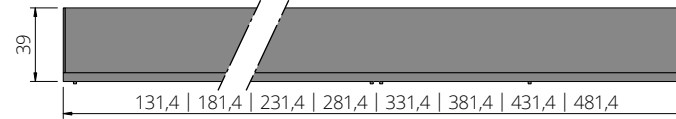

ENDLESS FIRE BOX
3 SIDES C SHAPE 280

ENDLESS FIRE BOX
3 SIDES C SHAPE 330

ENDLESS FIRE BOX
3 SIDES C SHAPE 380

ENDLESS FIRE BOX
3 SIDES C SHAPE 430

ENDLESS FIRE BOX
3 SIDES C SHAPE 480

SPECIAL HEIGHT 104 cm