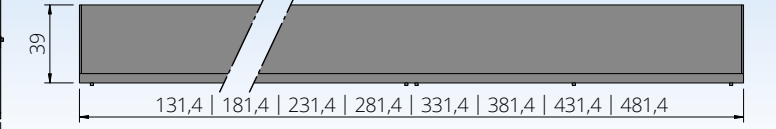

ENDLESS FIRE BOX 3 SIDES VISIBLE C SHAPE