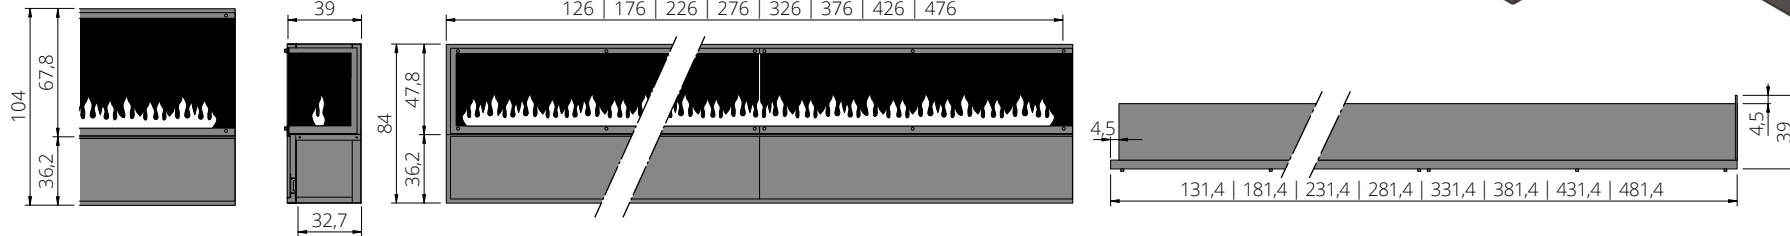

ENDLESS FIRE BOX
2 SIDES VISIBLE
FRONT & RIGHT 430

ENDLESS FIRE BOX
2 SIDES VISIBLE
FRONT & RIGHT 480

SPECIAL HEIGHT 104 cm

ENDLESS FIRE BOX 2 SIDES FRONT & LEFT as well as ENDLESS FIRE BOX 2 SIDES FRONT & RIGHT is possible! Pay attention to the order on "L" or "R" at the product number!