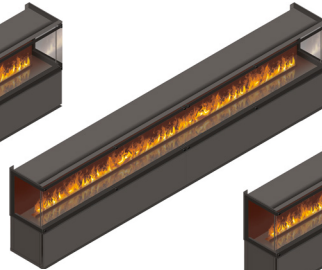

ENDLESS FIRE BOX
3 SIDES C SHAPE 280

ENDLESS FIRE BOX
3 SIDES C SHAPE 330