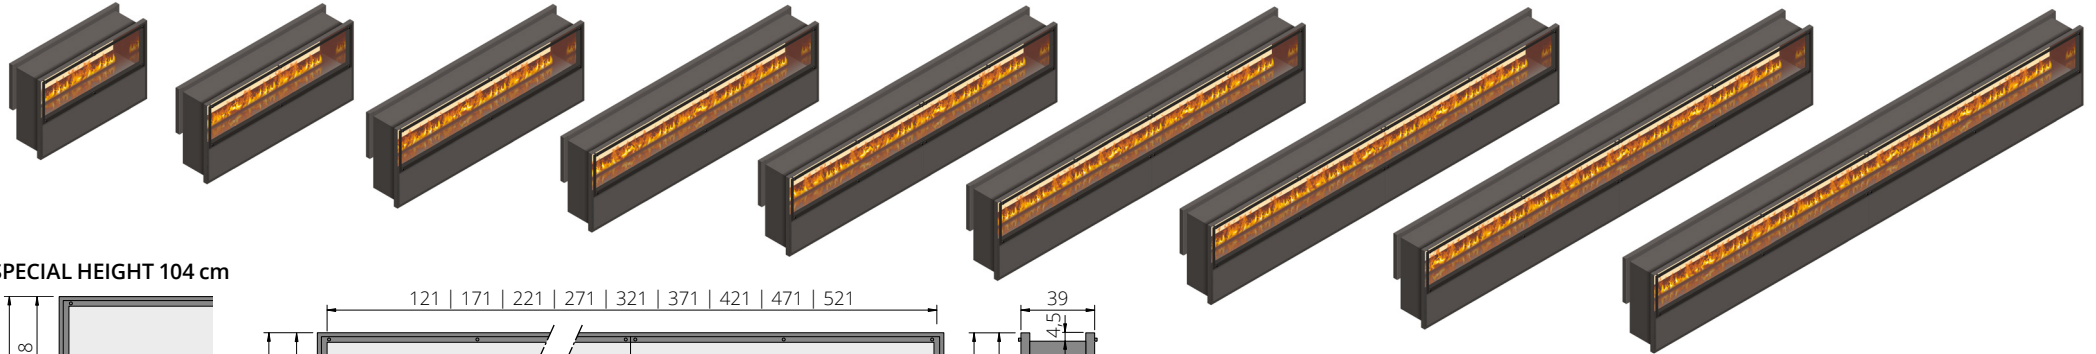

1. EFFECT FIRE - BUILT-IN MODULES ENDLESS FIRE BOX

ENDLESS FIRE BOX TUNNEL - built-in modules

SPECIAL HEIGHT 104 cm