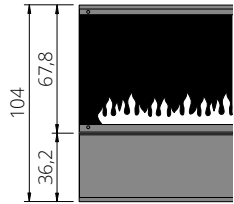

ENDLESS FIRE BOX
2 SIDES VISIBLE
FRONT & LEFT 230

ENDLESS FIRE BOX
2 SIDES VISIBLE
FRONT & LEFT 280

ENDLESS FIRE BOX
2 SIDES VISIBLE
FRONT & LEFT 330

ENDLESS FIRE BOX
2 SIDES VISIBLE
FRONT & LEFT 380

ENDLESS FIRE BOX
2 SIDES VISIBLE
FRONT & LEFT 430

ENDLESS FIRE BOX
2 SIDES VISIBLE
FRONT & LEFT 480

SPECIAL HEIGHT 104 cm

ENDLESS FIRE BOX 2 SIDES FRONT & LEFT as well
ENDLESS FIRE BOX 2 SIDES FRONT & RIGHT
is possible! Pay attention to the order on "L" or "R" at the product number!