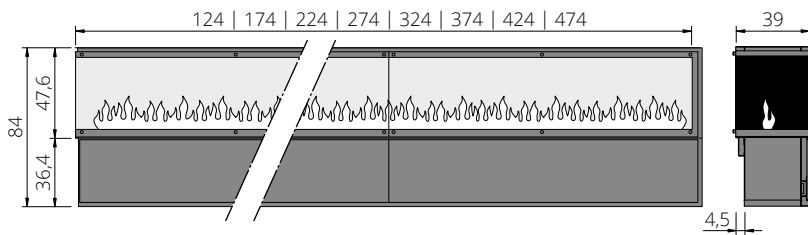

ENDLESS FIRE BOX
3 SIDES U SHAPE 280

ENDLESS FIRE BOX
3 SIDES U SHAPE 330

ENDLESS FIRE BOX
3 SIDES U SHAPE 380

ENDLESS FIRE BOX
3 SIDES U SHAPE 430

ENDLESS FIRE BOX
3 SIDES U SHAPE 480

SPECIAL HEIGHT 104 cm