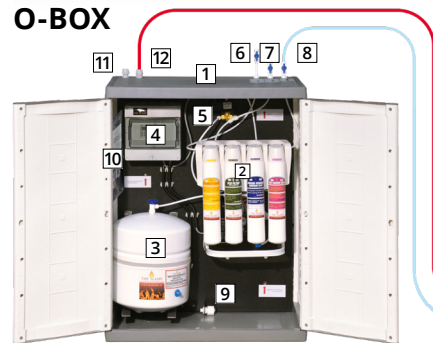

The **MANUAL** pictogram identifies all built-in modules that are prepared for manual filling!

FULLY AUTOMATIC FILLING

Preparation (on site):

- B** Osmosis water pipe from the O-Box (drawn in the empty conduit)
- C** Power and control cable (5 x 1.5 mm², drawn in empty conduit)

Connection:

- Connection to the power and control line
- Connection to osmosis water pipe

O-BOX

- O-Box housing
- reverse osmosis system
- water tank / pressure vessel
- switch cabinet
- 3/2 way solenoid valve
- Inlet (fresh water)
- waste water
- osmosis connection
- float switch
- tools
- power supply
3 x 1,5 mm², 230 V, B13
- control cable