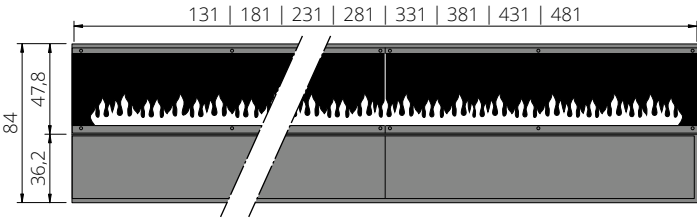

ENDLESS FIRE BOX
3 SIDES C SHAPE 280

ENDLESS FIRE BOX
3 SIDES C SHAPE 330

ENDLESS FIRE BOX
3 SIDES C SHAPE 380

ENDLESS FIRE BOX
3 SIDES C SHAPE 430

ENDLESS FIRE BOX
3 SIDES C SHAPE 480

SPECIAL HEIGHT 104 cm