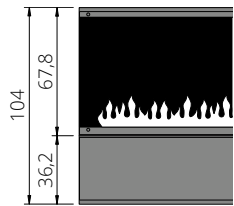

ENDLESS FIRE BOX
3 SIDES C SHAPE 280

ENDLESS FIRE BOX
3 SIDES C SHAPE 330

ENDLESS FIRE BOX
3 SIDES C SHAPE 380

ENDLESS FIRE BOX
3 SIDES C SHAPE 430

ENDLESS FIRE BOX
3 SIDES C SHAPE 480

SPECIAL HEIGHT 104 cm