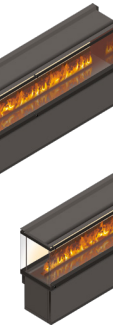

1. EFFECT FIRE - BUILT-IN MODULES ENDLESS FIRE BOX

ENDLESS FIRE BOX 3 SIDES VISIBLE U SHAPE - built-in modules

ENDLESS FIRE BOX
3 SIDES U SHAPE 130

ENDLESS FIRE BOX
3 SIDES U SHAPE 180

ENDLESS FIRE BOX
3 SIDES U SHAPE 230

ENDLESS FIRE BOX
3 SIDES U SHAPE 280

ENDLESS FIRE BOX
3 SIDES U SHAPE 330

ENDLESS FIRE BOX
3 SIDES U SHAPE 380

ENDLESS FIRE BOX
3 SIDES U SHAPE 430

ENDLESS FIRE BOX
3 SIDES U SHAPE 480

SPECIAL HEIGHT 104 cm