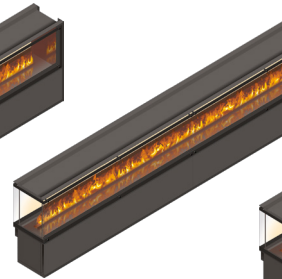

ENDLESS FIRE BOX
3 SIDES U SHAPE 330

ENDLESS FIRE BOX
3 SIDES U SHAPE 380