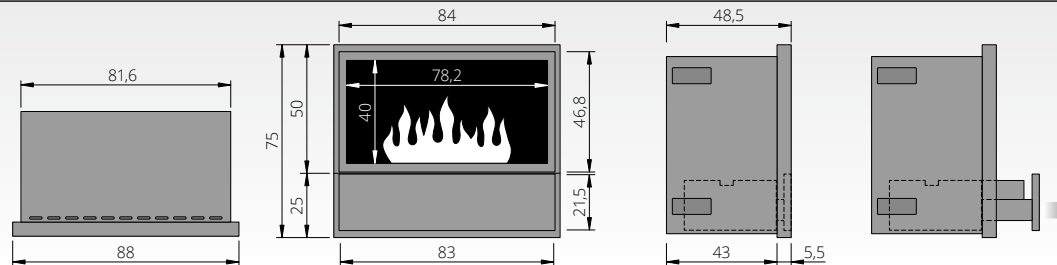

HIP 50 FRONT

HIP 50 TUNNEL

HIP 50 2 SEITEN LEFT OR RIGHT

HIP 50 3 SIDES C SHAPE

HIP 50 3 SIDES U SHAPE

1. EFFECT FIRE - BUILT-IN MODULES HIP 50

HIP 50 - built-in modules

DESCRIPTION	MODEL FLAME LENGTH	DIMENSIONS	FIRE SPACE	PRODUCT-NUMBER	POSSIBLE ACCESSORIES
<p>HIP 50 Effect fire built-in module with 1 flame 50 cm.</p> <p>Electricity (230 V), Bio-Fluid (distilled water), special lamps and an ultrasonic vaporizer create this magic play of flames. The intensity of the flames is adjustable</p> <p>Including: Effect fire built-in module with 1 flame 50 cm, steel black, removable front glazing - bronze glass, support frame and operation drawer as a cup to hold the optional, individual decoration, remote control ensures easy handling, without heating performance.</p> <p>Versions like: FRONT, TUNNEL, 2 SIDES, 3 SIDES C SHAPE and 3 SIDES U shape are available.</p> <p>Maintenance drawer: filling, flame intensity control and service.</p> <p>Choose from four different configurations: BLACK (black steel space bottom), STEEL (stainless steel fire space bottom), STONE (stone bottom - stone cup), STONE-WOOD (stone bottom and wood)</p> <p>Optional: Automatic recharging system - Fluidmatic with O-Box</p>	<p>HIP 50 FRONT with flame 50 cm</p>	<p>Dimensions: approx. W 88 x H 75 x D 48,5 cm</p>	Black	H50FB	Decor wood set, Set Clear & Clean
			Steel	H50FS	
			Stone white/anthracite	H50FL	
			Stone-Wood white/anthracite	H50FW	
			Surcharge Fluidmatic	H50AF	
			Surcharge Fluidmatic	H50AF	
<p>HIP 50 TUNNEL with flame 50 cm</p>	<p>Dimensions: approx. W 88 x H 75 x D 54 cm</p>	Black	H50TB	Decor wood set, Set Clear & Clean	
		Steel	H50TS		
		Stone white/anthracite	H50TL		
		Stone-Wood white/anthracite	H50TW		
		Surcharge Fluidmatic	H50AF		
		Surcharge Fluidmatic	H50AF		
<p>HIP 50 2 SIDES LEFT and FRONT with flame 50 cm</p>	<p>Dimensions: approx. W 88 x H 75 x D 51 cm</p>	Black	H502SLB	Decor wood set, Set Clear & Clean	
		Steel	H502SLS		
		Stone white/anthracite	H502SLL		
		Stone-Wood white/anthracite	H502SLW		
		Surcharge Fluidmatic	H50AF		
		Surcharge Fluidmatic	H50AF		
<p>HIP 50 2 SEITEN RIGHT and FRONT with flame 50 cm</p>	<p>Dimensions: approx. W 88 x H 75 x D 51 cm</p>	Black	H502SRB	Decor wood set, Set Clear & Clean	
		Steel	H502SRS		
		Stone white/anthracite	H502SRL		
		Stone-Wood white/anthracite	H502SRW		
		Surcharge Fluidmatic	H50AF		
		Surcharge Fluidmatic	H50AF		
<p>HIP 50 3 SEITEN C SHAPE with flame 50 cm</p>	<p>Dimensions: approx. W 88 x H 75 x D 51 cm</p>	Black	H503SCB	Decor wood set, Set Clear & Clean	
		Steel	H503SCS		
		Stone white/anthracite	H503SCL		
		Stone-Wood white/anthracite	H503SCW		
		Surcharge Fluidmatic	H50AF		
		Surcharge Fluidmatic	H50AF		
<p>HIP 50 3 SEITEN U SHAPE with flame 50 cm</p>	<p>Dimensions: approx. W 88 x H 75 x D 54 cm</p>	Black	H503SUB	Decor wood set, Set Clear & Clean	
		Steel	H503SUS		
		Stone white/anthracite	H503SUL		
		Stone-Wood white/anthracite	H503SUW		
		Surcharge Fluidmatic	H50AF		
		Surcharge Fluidmatic	H50AF		