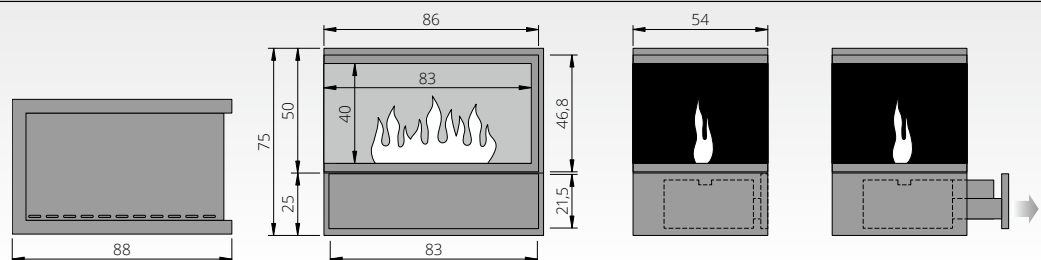

HIP 50 FRONT

HIP 50 TUNNEL

HIP 50 2 SEITEN LEFT OR RIGHT

HIP 50 3 SIDES C SHAPE

HIP 50 3 SIDES U SHAPE

1. EFFECT FIRE - BUILT-IN MODULES HIP 50

HIP 50 - built-in modules

DESCRIPTION	MODEL FLAME LENGTH	DIMENSIONS	FIRE SPACE	PRODUCT-NUMBER	POSSIBLE ACCESSORIES
<p>HIP 50 Effect fire built-in module with 1 flame 50 cm.</p> <p>Electricity (230 V), Bio-Fluid (distilled water), special lamps and an ultrasonic vaporizer create this magic play of flames. The intensity of the flames is adjustable</p> <p>Including: Effect fire built-in module with 1 flame 50 cm, steel black, removable front glazing - bronze glass, support frame and operation drawer as a cup to hold the optional, individual decoration, remote control ensures easy handling, without heating performance.</p> <p>Versions like: FRONT, TUNNEL, 2 SIDES, 3 SIDES C SHAPE and 3 SIDES U shape are available.</p> <p>Maintenance drawer: filling, flame intensity control and service.</p> <p>Choose from four different configurations: BLACK (black steel space bottom), STEEL (stainless steel fire space bottom), STONE (stone bottom - stone cup), STONE-WOOD (stone bottom and wood)</p> <p>Optional: Automatic recharging system - Fluidmatic with O-Box</p>	<p>HIP 50 FRONT with flame 50 cm</p>	<p>Dimensions: approx. W 88 x H 75 x D 48,5 cm</p>	Black	H50FB	Decor wood set, Set Clear & Clean
			Steel	H50FS	
			Stone white/anthracite	H50FL	
			Stone-Wood white/anthracite	H50FW	
			Surcharge Fluidmatic	H50AF	
			Surcharge Fluidmatic	H50AF	
<p>HIP 50 TUNNEL with flame 50 cm</p>	<p>Dimensions: approx. W 88 x H 75 x D 54 cm</p>	Black	H50TB	Decor wood set, Set Clear & Clean	
		Steel	H50TS		
		Stone white/anthracite	H50TL		
		Stone-Wood white/anthracite	H50TW		
		Surcharge Fluidmatic	H50AF		
		Surcharge Fluidmatic	H50AF		
<p>HIP 50 2 SIDES LEFT and FRONT with flame 50 cm</p>	<p>Dimensions: approx. W 88 x H 75 x D 51 cm</p>	Black	H502SLB	Decor wood set, Set Clear & Clean	
		Steel	H502SLS		
		Stone white/anthracite	H502SLL		
		Stone-Wood white/anthracite	H502SLW		
		Surcharge Fluidmatic	H50AF		
		Surcharge Fluidmatic	H50AF		
<p>HIP 50 2 SEITEN RIGHT and FRONT with flame 50 cm</p>	<p>Dimensions: approx. W 88 x H 75 x D 51 cm</p>	Black	H502SRB	Decor wood set, Set Clear & Clean	
		Steel	H502SRS		
		Stone white/anthracite	H502SRL		
		Stone-Wood white/anthracite	H502SRW		
		Surcharge Fluidmatic	H50AF		
		Surcharge Fluidmatic	H50AF		
<p>HIP 50 3 SEITEN C SHAPE with flame 50 cm</p>	<p>Dimensions: approx. W 88 x H 75 x D 51 cm</p>	Black	H503SCB	Decor wood set, Set Clear & Clean	
		Steel	H503SCS		
		Stone white/anthracite	H503SCL		
		Stone-Wood white/anthracite	H503SCW		
		Surcharge Fluidmatic	H50AF		
		Surcharge Fluidmatic	H50AF		
<p>HIP 50 3 SEITEN U SHAPE with flame 50 cm</p>	<p>Dimensions: approx. W 88 x H 75 x D 54 cm</p>	Black	H503SUB	Decor wood set, Set Clear & Clean	
		Steel	H503SUS		
		Stone white/anthracite	H503SUL		
		Stone-Wood white/anthracite	H503SUW		
		Surcharge Fluidmatic	H50AF		
		Surcharge Fluidmatic	H50AF		