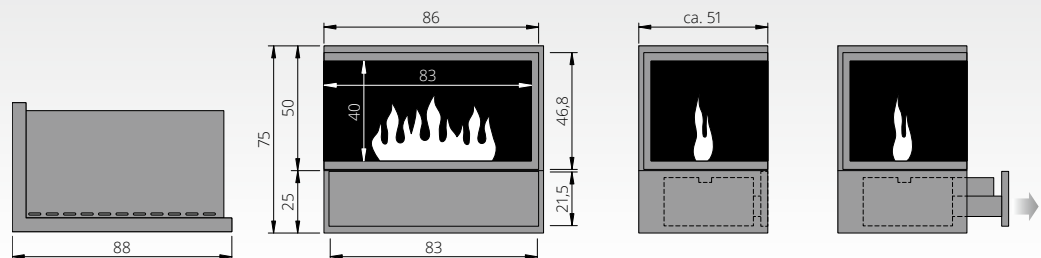

HIP 50 FRONT

HIP 50 TUNNEL

HIP 50 2 SEITEN LEFT OR RIGHT

HIP 50 3 SIDES C SHAPE

HIP 50 3 SIDES U SHAPE

1. EFFECT FIRE - BUILT-IN MODULES HIP 50

HIP 50 - built-in modules

DESCRIPTION	MODEL FLAME LENGTH	DIMENSIONS	FIRE SPACE	PRODUCT-NUMBER	POSSIBLE ACCESSORIES
<p>HIP 50 Effect fire built-in module with 1 flame 50 cm.</p> <p>Electricity (230 V), Bio-Fluid (distilled water), special lamps and an ultrasonic vaporizer create this magic play of flames. The intensity of the flames is adjustable</p> <p>Including: Effect fire built-in module with 1 flame 50 cm, steel black, removable front glazing - bronze glass, support frame and operation drawer as a cup to hold the optional, individual decoration, remote control ensures easy handling, without heating performance.</p> <p>Versions like: FRONT, TUNNEL, 2 SIDES, 3 SIDES C SHAPE and 3 SIDES U shape are available.</p> <p>Maintenance drawer: filling, flame intensity control and service.</p> <p>Choose from four different configurations: BLACK (black steel space bottom), STEEL (stainless steel fire space bottom), STONE (stone bottom - stone cup), STONE-WOOD (stone bottom and wood)</p> <p>Optional: Automatic recharging system - Fluidmatic with O-Box</p>	<p>HIP 50 FRONT with flame 50 cm</p>	<p>Dimensions: approx. W 88 x H 75 x D 48,5 cm</p>	Black	H50FB	Decor wood set, Set Clear & Clean
			Steel	H50FS	
			Stone white/anthracite	H50FL	
			Stone-Wood white/anthracite	H50FW	
			Surcharge Fluidmatic	H50AF	
			Surcharge Fluidmatic	H50AF	
<p>HIP 50 TUNNEL with flame 50 cm</p>	<p>Dimensions: approx. W 88 x H 75 x D 54 cm</p>	Black	H50TB	Decor wood set, Set Clear & Clean	
		Steel	H50TS		
		Stone white/anthracite	H50TL		
		Stone-Wood white/anthracite	H50TW		
		Surcharge Fluidmatic	H50AF		
		Surcharge Fluidmatic	H50AF		
<p>HIP 50 2 SIDES LEFT and FRONT with flame 50 cm</p>	<p>Dimensions: approx. W 88 x H 75 x D 51 cm</p>	Black	H502SLB	Decor wood set, Set Clear & Clean	
		Steel	H502SLS		
		Stone white/anthracite	H502SLL		
		Stone-Wood white/anthracite	H502SLW		
		Surcharge Fluidmatic	H50AF		
		Surcharge Fluidmatic	H50AF		
<p>HIP 50 2 SEITEN RIGHT and FRONT with flame 50 cm</p>	<p>Dimensions: approx. W 88 x H 75 x D 51 cm</p>	Black	H502SRB	Decor wood set, Set Clear & Clean	
		Steel	H502SRS		
		Stone white/anthracite	H502SRL		
		Stone-Wood white/anthracite	H502SRW		
		Surcharge Fluidmatic	H50AF		
		Surcharge Fluidmatic	H50AF		
<p>HIP 50 3 SEITEN C SHAPE with flame 50 cm</p>	<p>Dimensions: approx. W 88 x H 75 x D 51 cm</p>	Black	H503SCB	Decor wood set, Set Clear & Clean	
		Steel	H503SCS		
		Stone white/anthracite	H503SCL		
		Stone-Wood white/anthracite	H503SCW		
		Surcharge Fluidmatic	H50AF		
		Surcharge Fluidmatic	H50AF		
<p>HIP 50 3 SEITEN U SHAPE with flame 50 cm</p>	<p>Dimensions: approx. W 88 x H 75 x D 54 cm</p>	Black	H503SUB	Decor wood set, Set Clear & Clean	
		Steel	H503SUS		
		Stone white/anthracite	H503SUL		
		Stone-Wood white/anthracite	H503SUW		
		Surcharge Fluidmatic	H50AF		
		Surcharge Fluidmatic	H50AF		