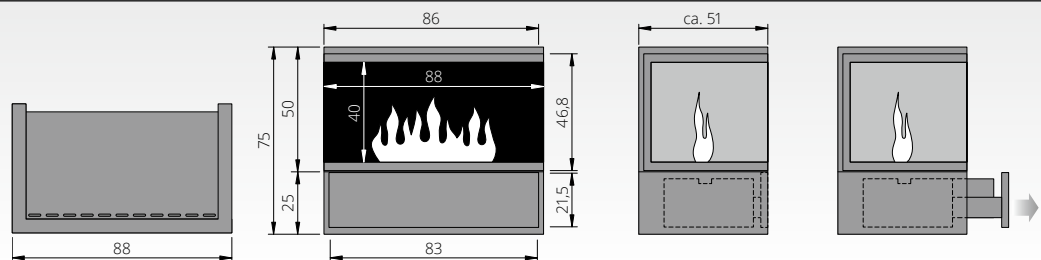

HIP 50 FRONT

HIP 50 TUNNEL

HIP 50 2 SEITEN LEFT OR RIGHT

HIP 50 3 SIDES C SHAPE

HIP 50 3 SIDES U SHAPE

1. EFFECT FIRE - BUILT-IN MODULES HIP 50

HIP 50 - built-in modules

DESCRIPTION	MODEL FLAME LENGTH	DIMENSIONS	FIRE SPACE	PRODUCT-NUMBER	POSSIBLE ACCESSORIES
<p>HIP 50 Effect fire built-in module with 1 flame 50 cm.</p> <p>Electricity (230 V), Bio-Fluid (distilled water), special lamps and an ultrasonic vaporizer create this magic play of flames. The intensity of the flames is adjustable</p> <p>Including: Effect fire built-in module with 1 flame 50 cm, steel black, removable front glazing - bronze glass, support frame and operation drawer as a cup to hold the optional, individual decoration, remote control ensures easy handling, without heating performance.</p> <p>Versions like: FRONT, TUNNEL, 2 SIDES, 3 SIDES C SHAPE and 3 SIDES U shape are available.</p> <p>Maintenance drawer: filling, flame intensity control and service.</p> <p>Choose from four different configurations: BLACK (black steel space bottom), STEEL (stainless steel fire space bottom), STONE (stone bottom - stone cup), STONE-WOOD (stone bottom and wood)</p> <p>Optional: Automatic recharging system - Fluidmatic with O-Box</p>	<p>HIP 50 FRONT with flame 50 cm</p>	<p>Dimensions: approx. W 88 x H 75 x D 48,5 cm</p>	Black	H50FB	Decor wood set, Set Clear & Clean
			Steel	H50FS	
			Stone white/anthracite	H50FL	
			Stone-Wood white/anthracite	H50FW	
			Surcharge Fluidmatic	H50AF	
			Surcharge Fluidmatic	H50AF	
<p>HIP 50 TUNNEL with flame 50 cm</p>	<p>Dimensions: approx. W 88 x H 75 x D 54 cm</p>	Black	H50TB	Decor wood set, Set Clear & Clean	
		Steel	H50TS		
		Stone white/anthracite	H50TL		
		Stone-Wood white/anthracite	H50TW		
		Surcharge Fluidmatic	H50AF		
		Surcharge Fluidmatic	H50AF		
<p>HIP 50 2 SIDES LEFT and FRONT with flame 50 cm</p>	<p>Dimensions: approx. W 88 x H 75 x D 51 cm</p>	Black	H502SLB	Decor wood set, Set Clear & Clean	
		Steel	H502SLS		
		Stone white/anthracite	H502SLL		
		Stone-Wood white/anthracite	H502SLW		
		Surcharge Fluidmatic	H50AF		
		Surcharge Fluidmatic	H50AF		
<p>HIP 50 2 SEITEN RIGHT and FRONT with flame 50 cm</p>	<p>Dimensions: approx. W 88 x H 75 x D 51 cm</p>	Black	H502SRB	Decor wood set, Set Clear & Clean	
		Steel	H502SRS		
		Stone white/anthracite	H502SRL		
		Stone-Wood white/anthracite	H502SRW		
		Surcharge Fluidmatic	H50AF		
		Surcharge Fluidmatic	H50AF		
<p>HIP 50 3 SEITEN C SHAPE with flame 50 cm</p>	<p>Dimensions: approx. W 88 x H 75 x D 51 cm</p>	Black	H503SCB	Decor wood set, Set Clear & Clean	
		Steel	H503SCS		
		Stone white/anthracite	H503SCL		
		Stone-Wood white/anthracite	H503SCW		
		Surcharge Fluidmatic	H50AF		
		Surcharge Fluidmatic	H50AF		
<p>HIP 50 3 SEITEN U SHAPE with flame 50 cm</p>	<p>Dimensions: approx. W 88 x H 75 x D 54 cm</p>	Black	H503SUB	Decor wood set, Set Clear & Clean	
		Steel	H503SUS		
		Stone white/anthracite	H503SUL		
		Stone-Wood white/anthracite	H503SUW		
		Surcharge Fluidmatic	H50AF		
		Surcharge Fluidmatic	H50AF		