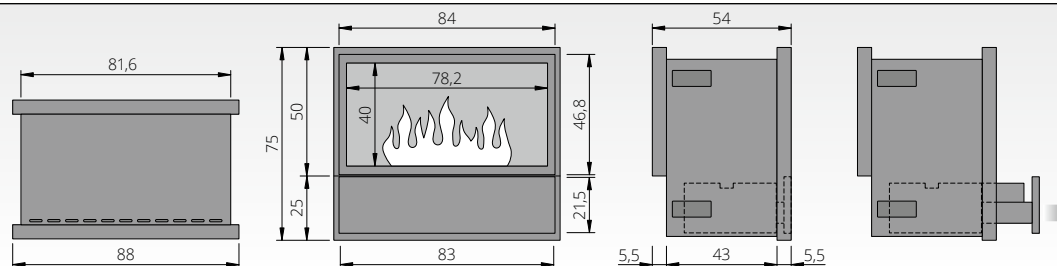

HIP 50 FRONT

HIP 50 TUNNEL

HIP 50 2 SEITEN LEFT OR RIGHT

HIP 50 3 SIDES C SHAPE

HIP 50 3 SIDES U SHAPE

1. EFFECT FIRE - BUILT-IN MODULES HIP 50

HIP 50 - built-in modules

DESCRIPTION	MODEL FLAME LENGTH	DIMENSIONS	FIRE SPACE	PRODUCT-NUMBER	POSSIBLE ACCESSORIES
<p>HIP 50 Effect fire built-in module with 1 flame 50 cm.</p> <p>Electricity (230 V), Bio-Fluid (distilled water), special lamps and an ultrasonic vaporizer create this magic play of flames. The intensity of the flames is adjustable</p> <p>Including: Effect fire built-in module with 1 flame 50 cm, steel black, removable front glazing - bronze glass, support frame and operation drawer as a cup to hold the optional, individual decoration, remote control ensures easy handling, without heating performance.</p> <p>Versions like: FRONT, TUNNEL, 2 SIDES, 3 SIDES C SHAPE and 3 SIDES U shape are available.</p> <p>Maintenance drawer: filling, flame intensity control and service.</p> <p>Choose from four different configurations: BLACK (black steel space bottom), STEEL (stainless steel fire space bottom), STONE (stone bottom - stone cup), STONE-WOOD (stone bottom and wood)</p> <p>Optional: Automatic recharging system - Fluidmatic with O-Box</p>	<p>HIP 50 FRONT with flame 50 cm</p>	<p>Dimensions: approx. W 88 x H 75 x D 48,5 cm</p>	Black	H50FB	Decor wood set, Set Clear & Clean
			Steel	H50FS	
			Stone white/anthracite	H50FL	
			Stone-Wood white/anthracite	H50FW	
			Surcharge Fluidmatic	H50AF	
			Surcharge Fluidmatic	H50AF	
<p>HIP 50 TUNNEL with flame 50 cm</p>	<p>Dimensions: approx. W 88 x H 75 x D 54 cm</p>	Black	H50TB	Decor wood set, Set Clear & Clean	
		Steel	H50TS		
		Stone white/anthracite	H50TL		
		Stone-Wood white/anthracite	H50TW		
		Surcharge Fluidmatic	H50AF		
		Surcharge Fluidmatic	H50AF		
<p>HIP 50 2 SIDES LEFT and FRONT with flame 50 cm</p>	<p>Dimensions: approx. W 88 x H 75 x D 51 cm</p>	Black	H502SLB	Decor wood set, Set Clear & Clean	
		Steel	H502SLS		
		Stone white/anthracite	H502SLL		
		Stone-Wood white/anthracite	H502SLW		
		Surcharge Fluidmatic	H50AF		
		Surcharge Fluidmatic	H50AF		
<p>HIP 50 2 SEITEN RIGHT and FRONT with flame 50 cm</p>	<p>Dimensions: approx. W 88 x H 75 x D 51 cm</p>	Black	H502SRB	Decor wood set, Set Clear & Clean	
		Steel	H502SRS		
		Stone white/anthracite	H502SRL		
		Stone-Wood white/anthracite	H502SRW		
		Surcharge Fluidmatic	H50AF		
		Surcharge Fluidmatic	H50AF		
<p>HIP 50 3 SEITEN C SHAPE with flame 50 cm</p>	<p>Dimensions: approx. W 88 x H 75 x D 51 cm</p>	Black	H503SCB	Decor wood set, Set Clear & Clean	
		Steel	H503SCS		
		Stone white/anthracite	H503SCL		
		Stone-Wood white/anthracite	H503SCW		
		Surcharge Fluidmatic	H50AF		
		Surcharge Fluidmatic	H50AF		
<p>HIP 50 3 SEITEN U SHAPE with flame 50 cm</p>	<p>Dimensions: approx. W 88 x H 75 x D 54 cm</p>	Black	H503SUB	Decor wood set, Set Clear & Clean	
		Steel	H503SUS		
		Stone white/anthracite	H503SUL		
		Stone-Wood white/anthracite	H503SUW		
		Surcharge Fluidmatic	H50AF		
		Surcharge Fluidmatic	H50AF		