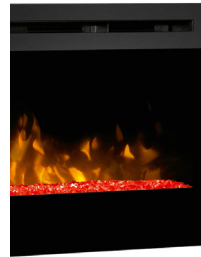

RAINBOW FIRE - LED

RAINBOW FIRE 190

RAINBOW FIRE - LED fire

RAINBOW FIRE 190

RBF190

DESCRIPTION	MODEL FLAME LENGTH	DIMENSIONS	FIRE SPACE	PRODUCT- NUMBER
<p>RAINBOW FIRE 190 - with color change in the flame bed, maintenance-free LED technology, 230 V ~50 Hz, 1.000 W, Flame effect 30 W, approx. 1 Ct./h, 1.000 W heating levels, no 3D flame</p> <p>Including: RAINBOW FIRE 190 with heating performance, thermostat, invisible switches, overheating protection, broken glass cubes, remote control, mains cable approx. 1,5 m</p>	<p>RAINBOW FIRE 190 with flame approx. 170 cm</p>	<p>External Dimensions: approx. W 188,0 H 49,3 D 18,3 cm</p> <p>Inner Dimensions:: approx. W 184,0 H 46,7 D 18,0 cm</p>	<p>Broken glass cubes</p>	<p>RBF190</p>