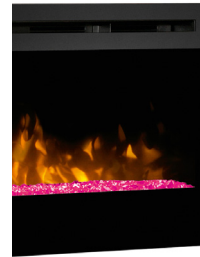

RAINBOW FIRE - LED

RAINBOW FIRE 190

RAINBOW FIRE - LED fire

RAINBOW FIRE 190

RBF190

DESCRIPTION	MODEL FLAME LENGTH	DIMENSIONS	FIRE SPACE	PRODUCT- NUMBER
<p>RAINBOW FIRE 190 - with color change in the flame bed, maintenance-free LED technology, 230 V ~50 Hz, 1.000 W, Flame effect 30 W, approx. 1 Ct./h, 1.000 W heating levels, no 3D flame</p> <p>Including: RAINBOW FIRE 190 with heating performance, thermostat, invisible switches, overheating protection, broken glass cubes, remote control, mains cable approx. 1,5 m</p>	<p>RAINBOW FIRE 190 with flame approx. 170 cm</p>	<p>External Dimensions: approx. W 188,0 H 49,3 D 18,3 cm</p> <p>Inner Dimensions:: approx. W 184,0 H 46,7 D 18,0 cm</p>	<p>Broken glass cubes</p>	<p>RBF190</p>