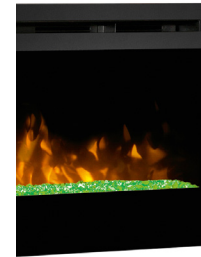

RAINBOW FIRE - LED

RAINBOW FIRE 190

RAINBOW FIRE - LED fire

RAINBOW FIRE 190

RBF190

DESCRIPTION	MODEL FLAME LENGTH	DIMENSIONS	FIRE SPACE	PRODUCT- NUMBER
<p>RAINBOW FIRE 190 - with color change in the flame bed, maintenance-free LED technology, 230 V ~50 Hz, 1.000 W, Flame effect 30 W, approx. 1 Ct./h, 1.000 W heating levels, no 3D flame</p> <p>Including: RAINBOW FIRE 190 with heating performance, thermostat, invisible switches, overheating protection, broken glass cubes, remote control, mains cable approx. 1,5 m</p>	<p>RAINBOW FIRE 190 with flame approx. 170 cm</p>	<p>External Dimensions: approx. W 188,0 H 49,3 D 18,3 cm</p> <p>Inner Dimensions:: approx. W 184,0 H 46,7 D 18,0 cm</p>	<p>Broken glass cubes</p>	<p>RBF190</p>