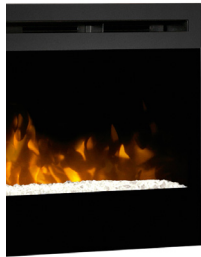

RAINBOW FIRE - LED

RAINBOW FIRE 190

RAINBOW FIRE - LED fire

RAINBOW FIRE 190

RBF190

DESCRIPTION	MODEL FLAME LENGTH	DIMENSIONS	FIRE SPACE	PRODUCT- NUMBER
<p>RAINBOW FIRE 190 - with color change in the flame bed, maintenance-free LED technology, 230 V ~50 Hz, 1.000 W, Flame effect 30 W, approx. 1 Ct./h, 1.000 W heating levels, no 3D flame</p> <p>Including: RAINBOW FIRE 190 with heating performance, thermostat, invisible switches, overheating protection, broken glass cubes, remote control, mains cable approx. 1,5 m</p>	<p>RAINBOW FIRE 190 with flame approx. 170 cm</p>	<p>External Dimensions: approx. W 188,0 H 49,3 D 18,3 cm</p> <p>Inner Dimensions:: approx. W 184,0 H 46,7 D 18,0 cm</p>	<p>Broken glass cubes</p>	<p>RBF190</p>