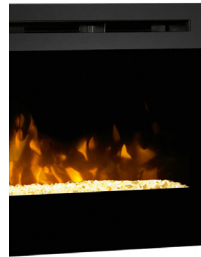

RAINBOW FIRE - LED

RAINBOW FIRE 190

RAINBOW FIRE - LED fire

RAINBOW FIRE 190

RBF190

DESCRIPTION	MODEL FLAME LENGTH	DIMENSIONS	FIRE SPACE	PRODUCT- NUMBER
<p>RAINBOW FIRE 190 - with color change in the flame bed, maintenance-free LED technology, 230 V ~50 Hz, 1.000 W, Flame effect 30 W, approx. 1 Ct./h, 1.000 W heating levels, no 3D flame</p> <p>Including: RAINBOW FIRE 190 with heating performance, thermostat, invisible switches, overheating protection, broken glass cubes, remote control, mains cable approx. 1,5 m</p>	<p>RAINBOW FIRE 190 with flame approx. 170 cm</p>	<p>External Dimensions: approx. W 188,0 H 49,3 D 18,3 cm</p> <p>Inner Dimensions:: approx. W 184,0 H 46,7 D 18,0 cm</p>	<p>Broken glass cubes</p>	<p>RBF190</p>