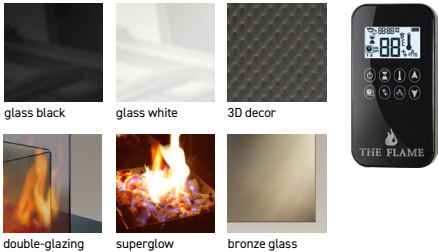

The fire places and columns create pleasant heat and atmosphere in every outdoor space. This way you can extend your summer season and enjoy long, evenings outside.

TORCH TABLE SERIES

Torch - outdoorheater in steel-glass, door for gas zylinder, glass against wind and weather, small weels, tabletop. Accessories: base white or black glass, 3D decor, remote, double-glazing helps, lower the temperature, bronze glass, tungsten glow superglow, outdoor cover, WIFI modul incl. App, interface home automation (ibus)