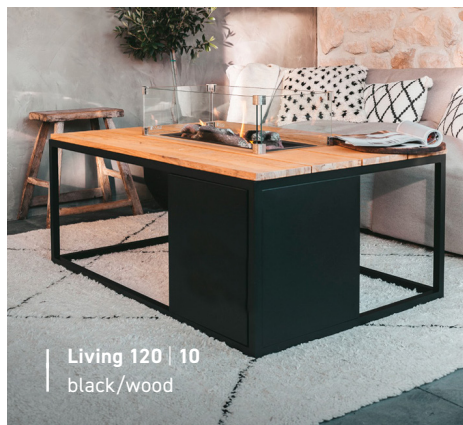

OUTDOOR-HEATER

1. Heat output: 9 kW
2. Fuel: gas bottle (bio)propane
3. Consumption: 608 g per hour
4. Included accessories: lava rocks, logs and 50 mbar regulator with gashose (a pressure regulator according to local regulations and requirements is available as an accessory)
5. Optional accessories: all weather cover, glass set and cover plate for glass set

The fire places and columns create pleasant heat and atmosphere in every outdoor space. This way you can extend your summer season and enjoy long, evenings outside.